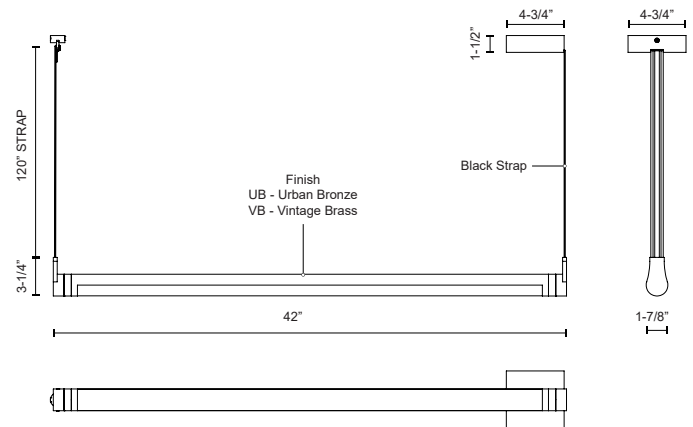

* For custom options, consult factory for details.

* For warranty information, please visit www.kuzcolighting.com/warranty

DESCRIPTION

Introducing the Laurence Integrated LED Linear Pendant, where innovation meets opulence in the world of lighting. With luxurious painted finishes that exude style, Laurence transforms any space into a masterpiece of modern design. Hang it effortlessly using our cutting-edge electrical strap technology, which adapts to your space's unique requirements, ensuring a sleek, customized look. Illuminate your world with Laurence, where form, function, and luxury converge in perfect harmony.

- Sleek, modern design
- Luxury painted finish options
- Electrical strap technology, adjustable to fit your space
- Perfect for dining rooms, kitchens, and more

KUZCO

CANADA: 19054 28TH AVENUE - SURREY, BC V3Z 6M3

USA: 3035 E. LONE MOUNTAIN ROAD - LAS VEGAS, NV 89081

WWW.KUZCOLIGHTING.COM

© 2024 KUZCO LIGHTING. ALL RIGHTS RESERVED.

COMMENT