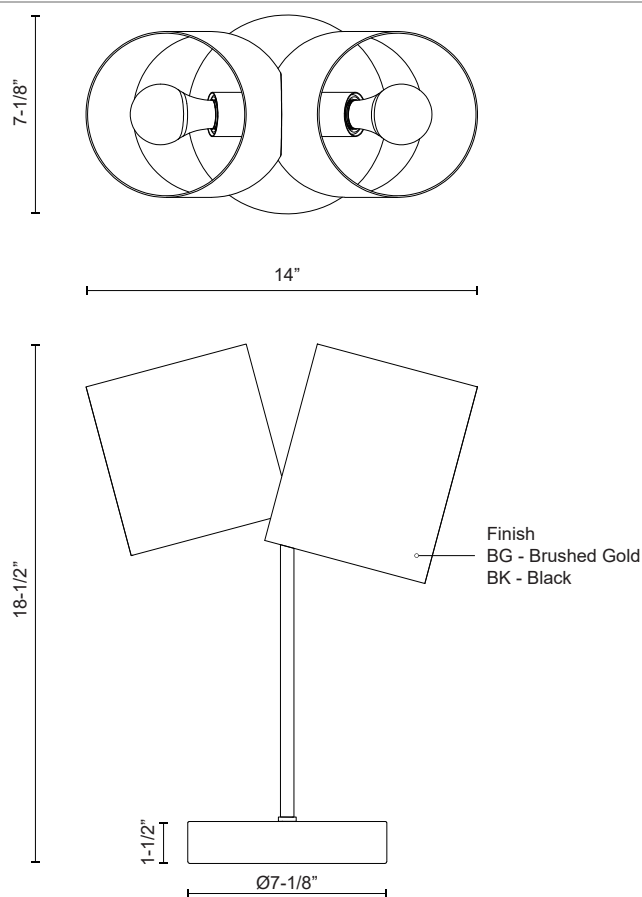

TL58814-BK
 Black

TL58814-BG
 Brushed Gold

SPECIFICATION DETAILS

Fixture Dimensions	L14" x W7-1/8" x H18-1/2"
Lamp Type	Incandescent, A19, Medium Base
Wattage	2 x 60W
Voltage	120V
Optional Color Temps	2700K - 5000K Available, Minimum Order Quantities Apply
Dimming	In-Line On/Off
Shade Details	Steel Shade
Wire Length	72"
Wire Type	Black Braided
Location	Dry
Bulbs Included	No
Illumination Direction	Up/Down
Base Dimensions	D7-1/8" x H1-1/2"
Material	Steel + Aluminum
Paint Finish	BG01; BK02; WH01;

* For custom options, consult factory for details.
 * For warranty information, please visit www.kuzcolighting.com/warranty

DESCRIPTION

Keiko is an exploration of vintage inspirations and modern sensibilities. Inspired by Mid-Century playfulness and asymmetrical silhouettes, the Keiko takes a modern spin on a traditional simple shade. Available in Brushed Gold or our signature Matte Black metal finishes, this dual shade family adds a touch of artful energy to a modern home.

- Dual shade asymmetrical shape
- Simple cylinder-shaped shades
- Recommended bulb A19, E26
- Brushed Gold or Matte Black finishes
- Black Braided cord 72" in length

COMMENT