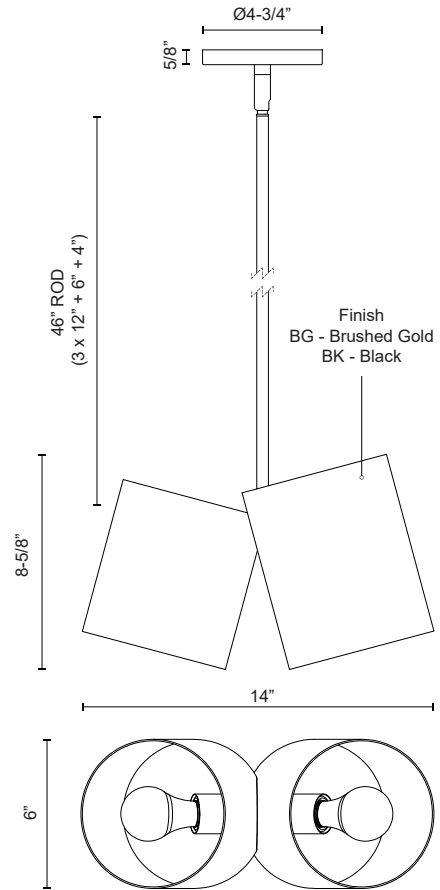

KEIKO
PD58814
 PENDANTS

PROJECT

PD58814-BK
 Black

PD58814-BG
 Brushed Gold

SPECIFICATION DETAILS

Fixture Dimensions	L14" x W6" x H8-5/8"
Lamp Type	Incandescent, A19, Medium Base
Wattage	2 x 60W
Voltage	120V
Shade Details	Steel Shade
Adjustable	Yes
Rod Length	46" Max (3x12" + 1x6" + 1x4")
Minimum Hang Height	14"
Sloped Ceiling Adaptable	Yes, Up to 45 Degrees
Location	Dry
Bulbs Included	No
Illumination Direction	Up/Down
Canopy Dimensions	D4-3/4" x H5/8"
Material	Steel + Aluminum
Paint Finish	BG01; BK02; WH01;

- Dual shade asymmetrical shape
- Simple cylinder-shaped shades
- Recommended bulb A19, E26
- Brushed Gold or Matte Black finishes
- Rod included up to 46" in length

KUZCO

CANADA: 19054 28TH AVENUE - SURREY, BC V3Z 6M3
 USA: 3035 E. LONE MOUNTAIN ROAD - LAS VEGAS, NV 89081