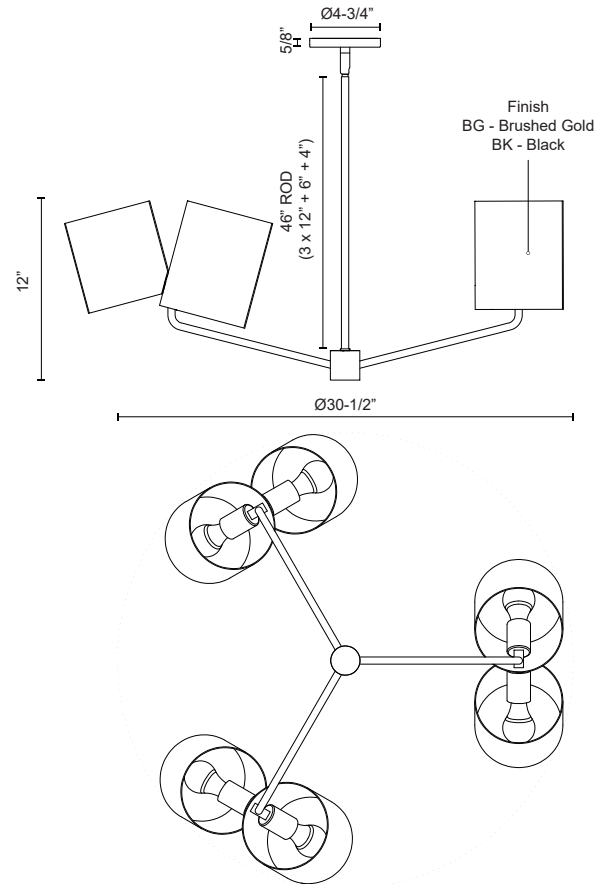

CH58830-BK
Black

CH58830-BG
Brushed Gold

SPECIFICATION DETAILS

Fixture Dimensions	D30-1/2" x H12"
Lamp Type	Incandescent, A19, Medium Base
Wattage	6 x 60W
Voltage	120V
Shade Details	Steel Shade
Adjustable	Yes
Rod Length	46" Max (3x12" + 1x6" + 1x4")
Minimum Hang Height	18"
Sloped Ceiling Adaptable	Yes, Up to 45 Degrees
Location	Dry
Bulbs Included	No
Illumination Direction	Up/Down
Canopy Dimensions	D4-3/4" x H5/8"
Material	Steel + Aluminum
Paint Finish	BG01; BK02; WH01;

- Dual shade asymmetrical shape
- Simple cylinder-shaped shades
- Recommended bulb A19, E26
- Brushed Gold or Matte Black finishes
- Rod included up to 46in length

KUZCO

CANADA: 19054 28TH AVENUE - SURREY, BC V3Z 6M3
 USA: 3035 E. LONE MOUNTAIN ROAD - LAS VEGAS, NV 89081