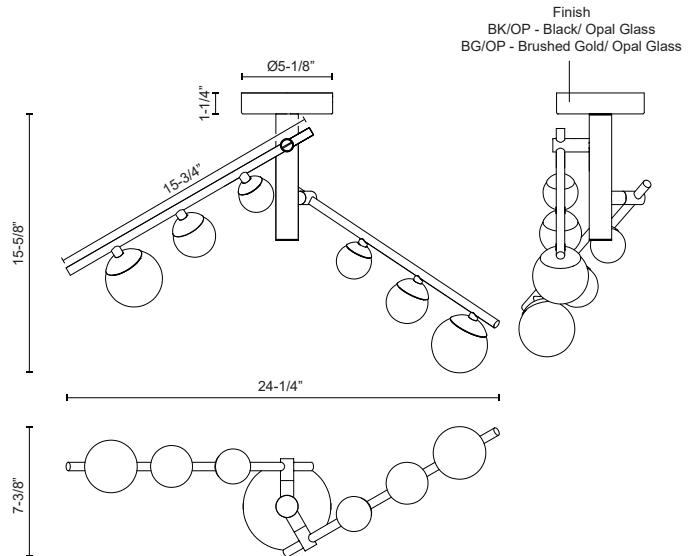

JUNIPER
SF55525
SEMI FLUSH

PROJECT

SPECIFICATION DETAILS

Fixture Dimensions	L24-1/4" x W7-3/8" x H15-5/8"
Light Source	LED with DC Driver
Wattage	22W
Total Lumens	1530lm*
Delivered Lumens	BG/OP-1150lm*; BK/OP-1050lm*; Apply
Voltage	120V
Color Temperature	3000K
CRI (Ra)	90CRI
Optional Color Temps	2700K - 5000K Available, Minimum Order Quantities Apply
LED Rated Life	50,000 hours
Dimming	100% - 10%, TRIAC or ELV Dimmer (Not Included)
Glass Details	Opal Glass
Minimum Hang Height	8-3/8"
Location	Dry
Illumination Direction	Omni-directional
CEC Title 24 JA8	Yes, JA8-2022
Canopy Dimensions	D5-1/8" x H1-1/4"
Material	Steel + Aluminum + Glass
Paint Finish	BG01; BK01;

* For custom options, consult factory for details.

* For warranty information, please visit www.kuzcolighting.com/warranty

DESCRIPTION

Juniper's shape expands and contracts to suit your space's needs. Each branch of the Juniper collection adjusts to lengthen or collapse, creating a customized look. Atop each arm sits three growing Matte Opal glass globes stretching outwards to create depth and emphasis.

- Adjustable arms to create varied styles
- Matte Opal glass globes
- LED, no need for bulbs
- Matte Black or Brushed Gold finishes

KUZCO

CANADA: 19054 28TH AVENUE - SURREY, BC V3Z 6M3
USA: 3035 E. LONE MOUNTAIN ROAD - LAS VEGAS, NV 89081

WWW.KUZCOLIGHTING.COM

© 2024 KUZCO LIGHTING. ALL RIGHTS RESERVED.

COMMENT