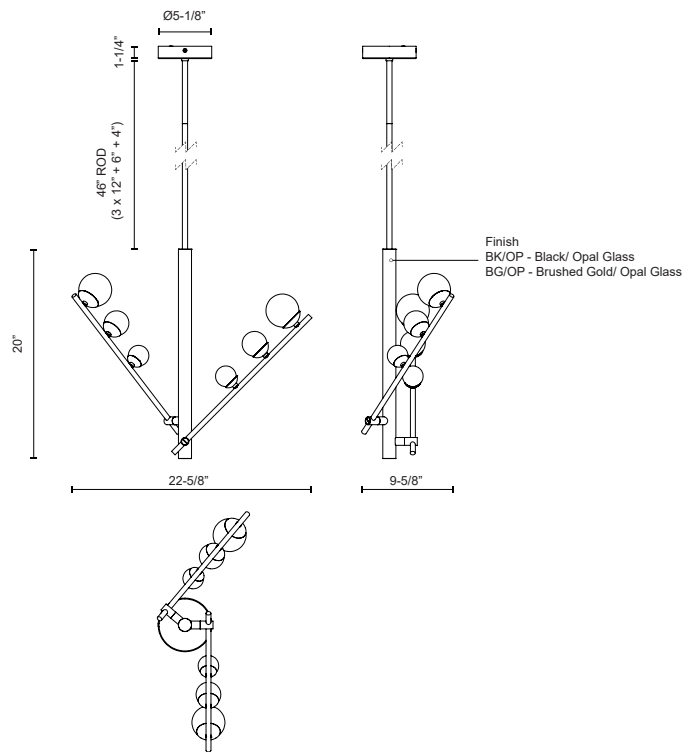

## SPECIFICATION DETAILS

<b>Fixture Dimensions</b>	L22-5/8" x W9-5/8" x H20"
<b>Light Source</b>	LED with DC Driver
<b>Wattage</b>	22W
<b>Total Lumens</b>	1530lm*
<b>Delivered Lumens</b>	1150lm
<b>Voltage</b>	120V
<b>Color Temperature</b>	3000K
<b>CRI (Ra)</b>	90CRI
<b>Optional Color Temps</b>	2700K - 5000K Available, Minimum Order Quantities Apply
<b>LED Rated Life</b>	50,000 hours
<b>Dimming</b>	100% - 10%, TRIAC or ELV Dimmer (Not Included)
<b>Glass Details</b>	Opal Glass
<b>Adjustable</b>	Yes
<b>Rod Length</b>	46" Max (3x12" + 1x6" + 1x4")
<b>Minimum Hang Height</b>	27"
<b>Sloped Ceiling Adaptable</b>	No
<b>Location</b>	Dry
<b>Illumination Direction</b>	Omni-directional
<b>CEC Title 24 JA8</b>	Yes, JA8-2022
<b>Canopy Dimensions</b>	D5-1/8" x H1-1/4"
<b>Material</b>	Steel + Aluminum + Glass
<b>Paint Finish</b>	BG01; BK01;

## DESCRIPTION

Juniper's shape expands and contracts to suit your space's needs. Each branch of the Juniper collection adjusts to lengthen or collapse, creating a customized look. Atop each arm sits three growing Matte Opal glass globes stretching outwards to create depth and emphasis.

- Adjustable arms to create varied styles
- Matte Opal glass globes
- LED, no need for bulbs
- Matte Black or Brushed Gold finishes
- Rod included up to 46" in length