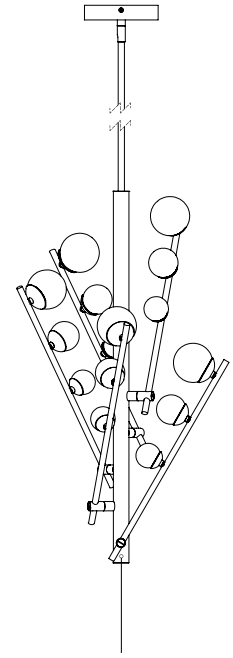

**JUNIPER**  
**CH55530**  
CHANDELIERS

PROJECT

CH55530-BG/OP  
Brushed Gold/Opal  
Matte Glass

CH55530-BK/OP  
Black/Opal Matte  
Glass

**SPECIFICATION DETAILS**

<b>Fixture Dimensions</b>	D18" x H30"
<b>Light Source</b>	LED with DC Driver
<b>Wattage</b>	54W
<b>Total Lumens</b>	3800lm
<b>Delivered Lumens</b>	2850lm*
<b>Voltage</b>	120V
<b>Color Temperature</b>	3000K
<b>CRI (Ra)</b>	90CRI
<b>Optional Color Temps</b>	2700K - 5000K Available, Minimum Order Quantities Apply
<b>LED Rated Life</b>	50,000 hours
<b>Dimming</b>	100% - 10%, TRIAC or ELV Dimmer (Not Included)
<b>Glass Details</b>	Opal Glass
<b>Adjustable</b>	Yes
<b>Rod Length</b>	46" Max (3x12" + 1x6" + 1x4")
<b>Minimum Hang Height</b>	38"
<b>Sloped Ceiling Adaptable</b>	Yes, Up to 45 Degrees
<b>Location</b>	Dry
<b>Illumination Direction</b>	Omni-directional
<b>CEC Title 24 JA8</b>	Yes, JA8-2022
<b>Canopy Dimensions</b>	D6" x H1-1/4"
<b>Material</b>	Steel + Aluminum + Glass
<b>Paint Finish</b>	BG01; BK01;

\* For custom options, consult factory for details.

\* For warranty information, please visit [www.kuzcolighting.com/warranty](http://www.kuzcolighting.com/warranty)

**DESCRIPTION**

Juniper's shape expands and contracts to suit your space's needs. Each branch of the Juniper collection adjusts to lengthen or collapse, creating a customized look. Atop each arm sits three growing Matte Opal glass globes stretching outwards to create depth and emphasis.

- Adjustable arms to create varied styles
- Matte Opal glass globes
- LED, no need for bulbs
- Matte Black or Brushed Gold finishes
- Rod included up to 46" in length

Finish  
BK/OP - Black/ Opal Glass  
BG/OP - Brushed Gold/ Opal Glass