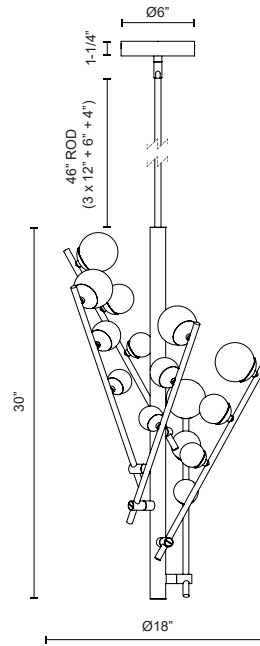

**JUNIPER**  
**CH55530**  
CHANDELIERS

PROJECT

CH55530-BG/OP  
Brushed Gold/Opal  
Matte Glass

CH55530-BK/OP  
Black/Opal Matte  
Glass

**SPECIFICATION DETAILS**

<b>Fixture Dimensions</b>	D18" x H30"
<b>Light Source</b>	LED with DC Driver
<b>Wattage</b>	54W
<b>Total Lumens</b>	3800lm
<b>Delivered Lumens</b>	2850lm*
<b>Voltage</b>	120V
<b>Color Temperature</b>	3000K
<b>CRI (Ra)</b>	90CRI
<b>Optional Color Temps</b>	2700K - 5000K Available, Minimum Order Quantities Apply
<b>LED Rated Life</b>	50,000 hours
<b>Dimming</b>	100% - 10%, TRIAC or ELV Dimmer (Not Included)
<b>Glass Details</b>	Opal Glass
<b>Adjustable</b>	Yes
<b>Rod Length</b>	46" Max (3x12" + 1x6" + 1x4")
<b>Minimum Hang Height</b>	38"
<b>Sloped Ceiling Adaptable</b>	Yes, Up to 45 Degrees
<b>Location</b>	Dry
<b>Illumination Direction</b>	Omni-directional
<b>CEC Title 24 JA8</b>	Yes, JA8-2022
<b>Canopy Dimensions</b>	D6" x H1-1/4"
<b>Material</b>	Steel + Aluminum + Glass
<b>Paint Finish</b>	BG01; BK01;

\* For custom options, consult factory for details.

\* For warranty information, please visit [www.kuzcolighting.com/warranty](http://www.kuzcolighting.com/warranty)

**DESCRIPTION**

Juniper's shape expands and contracts to suit your space's needs. Each branch of the Juniper collection adjusts to lengthen or collapse, creating a customized look. Atop each arm sits three growing Matte Opal glass globes stretching outwards to create depth and emphasis.

- Adjustable arms to create varied styles
- Matte Opal glass globes
- LED, no need for bulbs
- Matte Black or Brushed Gold finishes
- Rod included up to 46" in length

Finish  
BK/OP - Black/ Opal Glass  
BG/OP - Brushed Gold/ Opal Glass