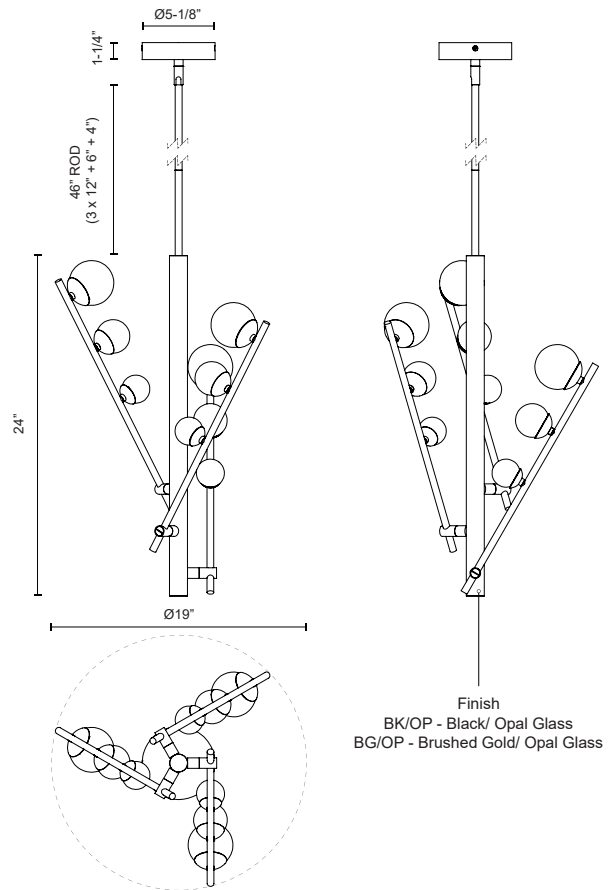

**JUNIPER
CH55524
CHANDELIERS**

PROJECT

CH55524-BG/OP
Brushed Gold/Opal
Matte Glass

CH55524-BK/OP
Black/Opal Matte
Glass

SPECIFICATION DETAILS

Fixture Dimensions	D19" x H24"
Light Source	LED with DC Driver
Wattage	32W
Total Lumens	2140lm
Delivered Lumens	1600lm
Voltage	120V
Color Temperature	3000K
CRI (Ra)	90CRI
Optional Color Temps	2700K - 5000K Available, Minimum Order Quantities Apply
LED Rated Life	50,000 hours
Dimming	100% - 10%, TRIAC or ELV Dimmer (Not Included)
Glass Details	Opal Glass
Adjustable	Yes
Rod Length	46" Max (3x12" + 1x6" + 1x4")
Minimum Hang Height	32"
Sloped Ceiling Adaptable	Yes, Up to 45 Degrees
Location	Dry
Illumination Direction	Omni-directional
CEC Title 24 JA8	Yes, JA8-2022
Canopy Dimensions	D5-1/8" x H1-1/4"
Material	Steel + Aluminum + Glass
Paint Finish	BG01; BK01;

* For custom options, consult factory for details.

* For warranty information, please visit www.kuzcolighting.com/warranty

DESCRIPTION

Juniper's shape expands and contracts to suit your space's needs. Each branch of the Juniper collection adjusts to lengthen or collapse, creating a customized look. Atop each arm sits three growing Matte Opal glass globes stretching outwards to create depth and emphasis.

- Adjustable arms to create varied styles
- Matte Opal glass globes
- LED, no need for bulbs
- Matte Black or Brushed Gold finishes
- Rod included up to 46" in length

KUZCO

CANADA: 19054 28TH AVENUE - SURREY, BC V3Z 6M3
USA: 3035 E. LONE MOUNTAIN ROAD - LAS VEGAS, NV 89081