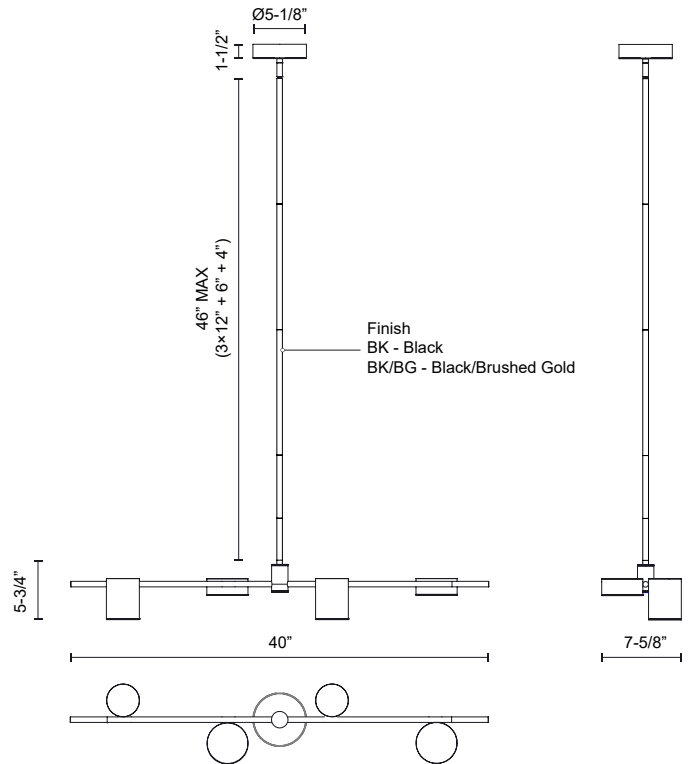

JAYDEN LP96840

PENDANTS

PROJECT

SPECIFICATION DETAILS

Fixture Dimensions	L40" x W7-5/8" x H5-3/4"
Light Source	LED with DC Driver
Wattage	28W
Total Lumens	2320lm
Delivered Lumens	BK-909lm; BK/BG-1018lm;
Voltage	120V
Color Temperature	3000K
CRI (Ra)	90CRI
Optional Color Temps	2700K - 5000K Available, Minimum Order Quantities Apply
LED Rated Life	50,000 hours
Dimming	100% - 10%, TRIAC or ELV Dimmer (Not Included)
Diffuser Details	Frosted Acrylic
Adjustable	Yes
Rod Length	46" Max (3x12" + 1x6" + 1x4")
Wire Length	120"
Minimum Hang Height	15"
Sloped Ceiling Adaptable	Yes, Up to 45 Degrees
Location	Dry
Illumination Direction	Down
Canopy Dimensions	D5-1/8" x H1-1/2"
CEC Title 24 JA8	Yes, JA8-2022
Paint Finish	BG01; BK02;

* For custom options, consult factory for details.

* For warranty information, please visit www.kuzcolighting.com/warranty

DESCRIPTION

Nature takes on modern form in the Jayden Collection. This family of products inspires movement and flow throughout your space with various-sized lamps. Frosted diffusers allow for soft, natural lighting that adds depth and dimension to a room. Available in Black/Brushed Gold or Black with adjustable arms.

KUZCO

CANADA: 19054 28TH AVENUE - SURREY, BC V3Z 6M3

USA: 3035 E. LONE MOUNTAIN ROAD - LAS VEGAS, NV 89081

WWW.KUZCOLIGHTING.COM

© 2023 KUZCO LIGHTING. ALL RIGHTS RESERVED.

COMMENT