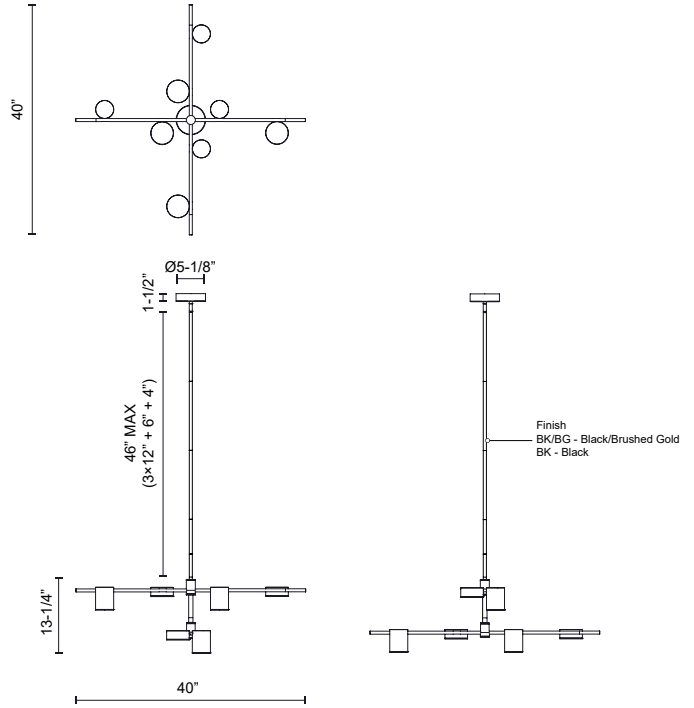

JAYDEN
CH96840
CHANDELIERS

PROJECT

SPECIFICATION DETAILS

Fixture Dimensions	L40" x W40" x H13-1/4"
Light Source	LED with DC Driver
Wattage	57W
Total Lumens	4650lm
Delivered Lumens	BK-1815lm*; BK/BG-2035lm*;
Voltage	120V
Color Temperature	3000K
CRI (Ra)	90CRI
Optional Color Temps	2700K - 5000K Available, Minimum Order Quantities Apply
LED Rated Life	50,000 hours
Dimming	100% - 10%, TRIAC or ELV Dimmer (Not Included)
Diffuser Details	Frosted Acrylic
Adjustable	Yes
Rod Length	46" Max (3x12" + 1x6" + 1x4")
Wire Length	120"
Minimum Hang Height	20"
Sloped Ceiling Adaptable	Yes, Up to 45 Degrees
Location	Dry
CEC Title 24 JA8	Yes, JA8-2022
Illumination Direction	Down
Canopy Dimensions	D5-1/8" x H1-1/2"
Paint Finish	BG01; BK02;

* For custom options, consult factory for details.

* For warranty information, please visit www.kuzcolighting.com/warranty

DESCRIPTION

Nature takes on modern form in the Jayden Collection. This family of products inspires movement and flow throughout your space with various-sized lamps. Frosted diffusers allow for soft, natural lighting that adds depth and dimension to a room. Available in Black/Brushed Gold or Black with adjustable arms.

KUZCO

CANADA: 19054 28TH AVENUE - SURREY, BC V3Z 6M3
USA: 3035 E. LONE MOUNTAIN ROAD - LAS VEGAS, NV 89081

WWW.KUZCOLIGHTING.COM

© 2023 KUZCO LIGHTING. ALL RIGHTS RESERVED.

COMMENT