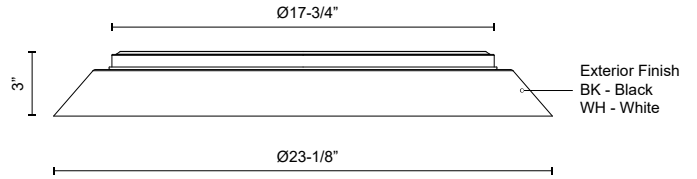

JASPER
FM43423
FLUSH MOUNT

PROJECT

SPECIFICATION DETAILS

Fixture Dimensions	D23-1/8" x H3"
Light Source	AC LED Module
Wattage	45W
Total Lumens	3565lm
Delivered Lumens	2555lm
Voltage	120V
Color Temperature	3000K
CRI (Ra)	90CRI
Optional Color Temps	2700K - 5000K Available, Minimum Order Quantities Apply
LED Rated Life	50,000 hours
Dimming	100% - 10%, ELV Dimmer (Not Included)
Diffuser Details	Frosted acrylic diffuser
Location	Dry
Mounting Style	All Orientation; Ceiling and Wall;
CEC Title 24 JA8	Yes, JA8-2022
Energy Star Certified	Energy Star Compliant
Paint Finish	BK01; GD01; WH01;

* For custom options, consult factory for details.

* For warranty information, please visit www.kuzcolighting.com/warranty

DESCRIPTION

Designed to be decorative in any space, the oversized metallic frames, available in black, white and gold, add artistic flair to its sleek design

COMMENT

KUZCO

CANADA: 19054 28TH AVENUE - SURREY, BC V3Z 6M3
USA: 3035 E. LONE MOUNTAIN ROAD - LAS VEGAS, NV 89081

WWW.KUZCOLIGHTING.COM

© 2021 KUZCO LIGHTING. ALL RIGHTS RESERVED.