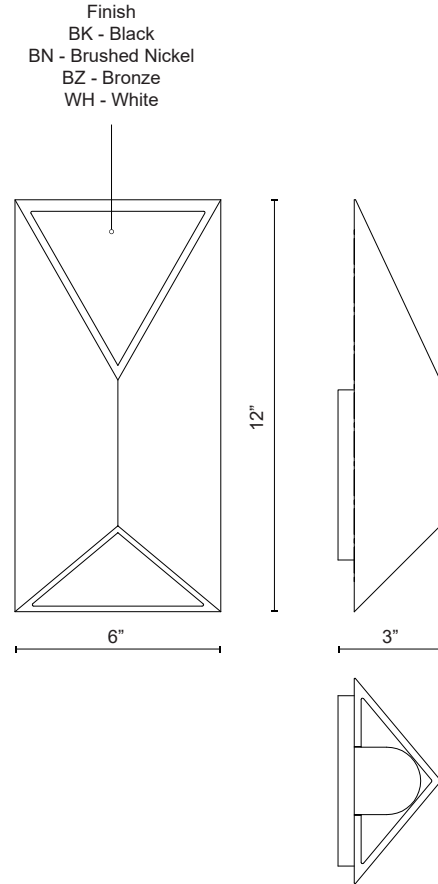

Fixture Dimensions	W6" x H12" x E3"
Light Source	AC LED Module
Wattage	11W
Total Lumens	800lm
Delivered Lumens	BN-172lm
Voltage	120V
Color Temperature	3000K
CRI (Ra)	90CRI
Optional Color Temps	2700K - 5000K Available, Minimum Order Quantities Apply
LED Rated Life	50,000 hours
Dimming	100% - 10%, ELV Dimmer (Not Included)
Diffuser Details	Acrylic diffuser
ADA Compliant	Yes
Location	Wet
Illumination Direction	Up and Down
Mounting Style	All Orientation; Wall;
Paint Finish	BK02; BZ02; WH02;

* For custom options, consult factory for details.

* For warranty information, please visit www.kuzcolighting.com/warranty

DESCRIPTION

Stunning minimalist aluminum housing wall sconce available in black, brushed nickel, bronze and white finishes. Rectangle shaped with triangular opening omitting light up and down. Equipped with our powerful 120V AC LED technology