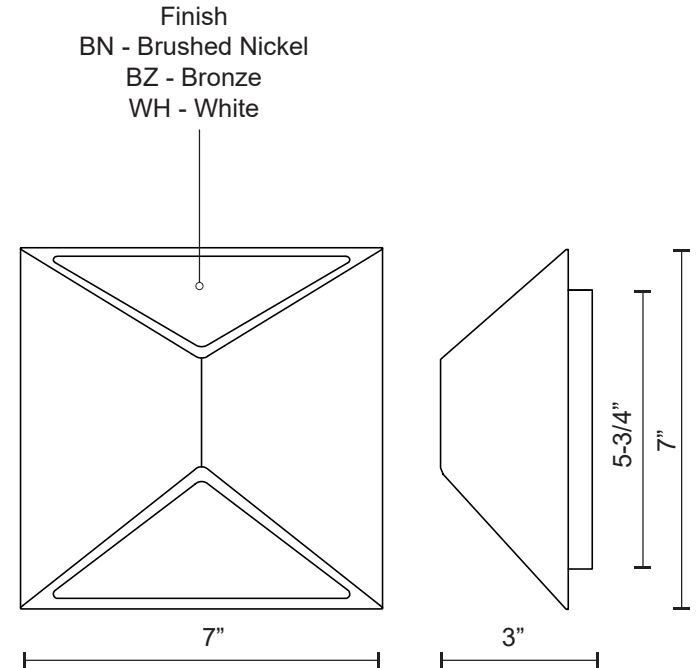

INDIO EW60307

WALL

PROJECT

EW60307-BN
Brushed Nickel

EW60307-BZ
Bronze

EW60307-WH
White

SPECIFICATION DETAILS

Fixture Dimensions	W7" x H7" x E3"
Light Source	AC LED Module
Wattage	7W
Total Lumens	505lm
Delivered Lumens	WH-219lm
Voltage	120V
Color Temperature	3000K
CRI (Ra)	90CRI
Optional Color Temps	2700K - 5000K Available, Minimum Order Quantities Apply
LED Rated Life	50,000 hours
Dimming	100% - 10%, ELV Dimmer (Not Included)
Diffuser Details	Acrylic diffuser
ADA Compliant	Yes
Location	Wet
Illumination Direction	Up and Down
Mounting Style	All Orientation; Wall;
Paint Finish	BZ02; WH02;

* For custom options, consult factory for details.

* For warranty information, please visit www.kuzcolighting.com/warranty

DESCRIPTION

Stunning minimalist aluminum housing wall sconce available in brushed nickel, bronze and white finishes. Square shaped with triangular opening omitting light up and down. Equipped with our powerful 120V AC LED technology