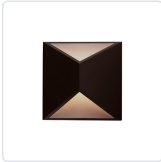

INDIO EW60307

WALL

PROJECT

EW60307-BN
Brushed Nickel

EW60307-BZ
Bronze

EW60307-WH
White

SPECIFICATION DETAILS

Fixture Dimensions	W7" x H7" x E3"
Light Source	AC LED Module
Wattage	7W
Total Lumens	505lm
Delivered Lumens	WH-219lm
Voltage	120V
Color Temperature	3000K
CRI (Ra)	90CRI
Optional Color Temps	2700K - 5000K Available, Minimum Order Quantities Apply
LED Rated Life	50,000 hours
Dimming	100% - 10%, ELV Dimmer (Not Included)
Diffuser Details	Acrylic diffuser
ADA Compliant	Yes
Location	Wet
Illumination Direction	Up and Down
Mounting Style	All Orientation; Wall;
Paint Finish	BZ02; WH02;

* For custom options, consult factory for details.

* For warranty information, please visit www.kuzcolighting.com/warranty

DESCRIPTION

Stunning minimalist aluminum housing wall sconce available in brushed nickel, bronze and white finishes. Square shaped with triangular opening omitting light up and down. Equipped with our powerful 120V AC LED technology