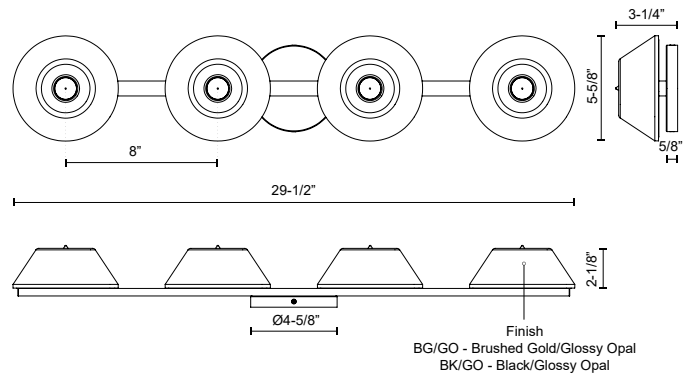

HOLT VL45730

WALL

PROJECT

SPECIFICATION DETAILS

Fixture Dimensions	W29-1/2" x H5-5/8" x E3-1/4"
Light Source	AC LED Module
Wattage	34W
Total Lumens	2720lm
Delivered Lumens	900lm*
Voltage	120V
Color Temperature	3000K
CRI (Ra)	90CRI
Optional Color Temps	2700K - 5000K Available, Minimum Order Quantities Apply
LED Rated Life	50,000 hours
Dimming	100% - 10%, ELV Dimmer (Not Included)
Glass Details	Glossy Opal Glass
ADA Compliant	Yes
Location	Damp
Illumination Direction	Front
Mounting Style	All Orientation
CEC Title 24 JA8	Yes, JA8-2022
Canopy Dimensions	D4-5/8" x E5/8"
Paint Finish	BG01; BK01;

* For custom options, consult factory for details.

* For warranty information, please visit www.kuzcolighting.com/warranty

DESCRIPTION

The dramatic spiked pyramid detail of the Holt Collection gives it an edgy sophistication that isn't found in other vanity-style lighting options. Each circular opal glass diffuser is topped with brushed gold or black pyramids that draw your eyes to the center of the fixture. Whether you're looking for a unique style or an alternative edge, the Holt family is the direction to go.

KUZCO

CANADA: 19054 28TH AVENUE - SURREY, BC V3Z 6M3

USA: 3035 E. LONE MOUNTAIN ROAD - LAS VEGAS, NV 89081

WWW.KUZCOLIGHTING.COM

© 2023 KUZCO LIGHTING. ALL RIGHTS RESERVED.

COMMENT