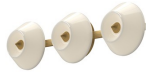

HOLT VL45721

WALL

PROJECT

VL45721-BG/GO
Brushed
Gold/Glossy Opal
Glass

VL45721-BK/GO
Black/Glossy Opal
Glass

SPECIFICATION DETAILS

Fixture Dimensions	W21-1/2" x H5-5/8" x E3-1/4"
Light Source	AC LED Module
Wattage	26W
Total Lumens	2040lm
Delivered Lumens	BG-797lm; BK-639lm;
Voltage	120V
Color Temperature	3000K
CRI (Ra)	90CRI
Optional Color Temps	2700K - 5000K Available, Minimum Order Quantities Apply
LED Rated Life	50,000 hours
Dimming	100% - 10%, ELV Dimmer (Not Included)
Glass Details	Glossy Opal Glass
ADA Compliant	Yes
Location	Damp
Illumination Direction	Front
Mounting Style	All Orientation
CEC Title 24 JA8	Yes, JA8-2022
Canopy Dimensions	D4-5/8" x E5/8"
Paint Finish	BG01; BK01;

* For custom options, consult factory for details.

* For warranty information, please visit www.kuzcolighting.com/warranty

DESCRIPTION

The dramatic spiked pyramid detail of the Holt Collection gives it an edgy sophistication that isn't found in other vanity-style lighting options. Each circular opal glass diffuser is topped with brushed gold or black pyramids that draw your eyes to the center of the fixture. Whether you're looking for a unique style or an alternative edge, the Holt family is the direction to go.