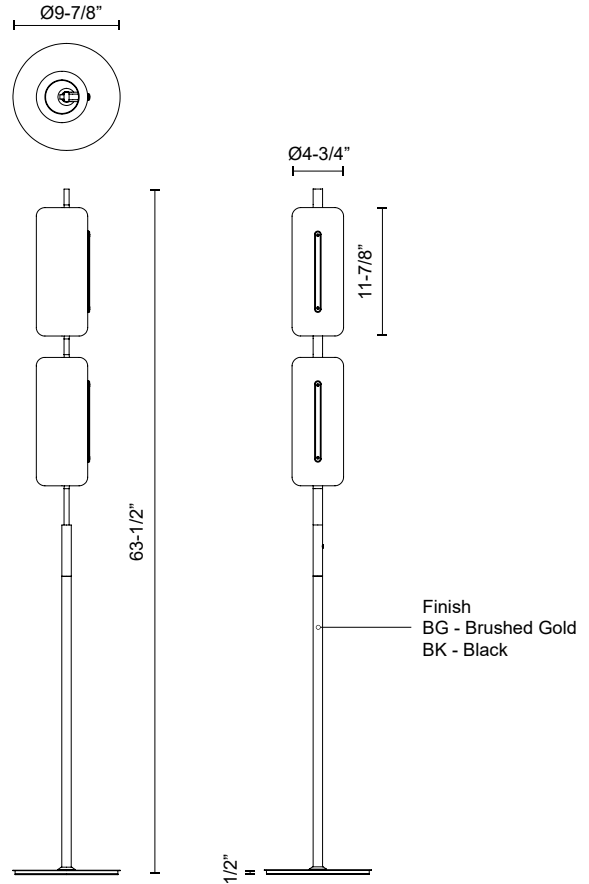

HILO FL28563

LAMPS

PROJECT

SPECIFICATION DETAILS

Fixture Dimensions	D9-7/8" x H63-1/2"
Light Source	LED with DC Driver
Wattage	17W
Total Lumens	1445lm
Delivered Lumens	BG-1075lm*; BK-1025lm*;
Voltage	120V
Color Temperature	3000K
CRI (Ra)	90CRI
Optional Color Temps	2700K - 5000K Available, Minimum Order Quantities Apply
LED Rated Life	50,000 hours
Dimming	100% - 10%, Touch dimmer
Diffuser Details	White Acrylic (interior)
Glass Details	Clear Glass (exterior)
Wire Type	Black Driver and Wire
Location	Dry
Illumination Direction	Up/Down
Paint Finish	BG01; BK02;
Base Dimensions	D9-7/8" x H1/2"

* For custom options, consult factory for details.

* For warranty information, please visit www.kuzcolighting.com/warranty

DESCRIPTION

Light and airy, the Hilo Collection uses Kuzco's signature light guide technology to illuminate your space brilliantly. The cylindrical glass shades allow for a clean, modern look that provides ample omnidirectional light to any room in the house. Available in brushed or powder-coated options.

KUZCO

CANADA: 19054 28TH AVENUE - SURREY, BC V3Z 6M3

USA: 3035 E. LONE MOUNTAIN ROAD - LAS VEGAS, NV 89081

WWW.KUZCOLIGHTING.COM

© 2023 KUZCO LIGHTING. ALL RIGHTS RESERVED.

COMMENT