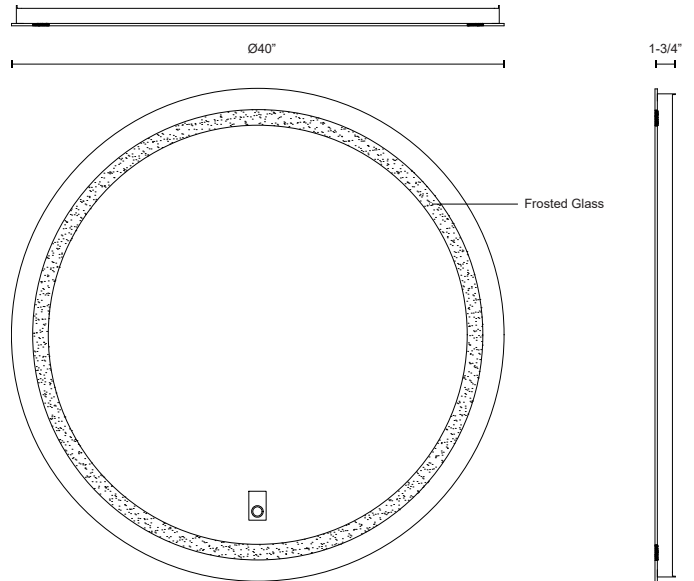

HILLMONT
VM40440-5CCT
VANITY MIRROR

PROJECT

SPECIFICATION DETAILS

Fixture Dimensions	D40" x E1-3/4"
Height from center	20"
Light Source	LED
Wattage	20W
Total Lumens	1880lm
Delivered Lumens	550lm
Voltage	120V
Color Temperature	Selectable CCT 2700K/3000K/3500K/4000K/5000K
CRI (Ra)	90CRI
LED Rated Life	50,000 hours
Dimming	Touch Dimming
Glass Details	Frosted Glass
ADA Compliant	Yes
Location	Damp
Illumination Direction	Front
Mounting Style	Wall Mount Only
Material	Steel + Aluminum + Glass

* For custom options, consult factory for details.
* For warranty information, please visit www.kuzcolighting.com/warranty

DESCRIPTION

Elevate your daily routine with the Hillmont Round LED Lighting Mirror, a perfect fusion of contemporary style and practicality. Its circular design adds a touch of sophistication to any space. With five selectable color temperature options, you can set the mood and lighting that suits you best, while the convenient touch-based dimming button ensures effortless control. Illuminate your world with the Hillmont Mirror, designed to enhance your morning routine and elevate your makeup game.

- Touch on/off and dimming feature
- Ample illumination for bathroom, makeup lighting
- 5 color temperature selections (2700K/3000K/3500K/4000K/5000K)

KUZCO

CANADA: 19054 28TH AVENUE - SURREY, BC V3Z 6M3
USA: 3035 E. LONE MOUNTAIN ROAD - LAS VEGAS, NV 89081

WWW.KUZCOLIGHTING.COM

© 2024 KUZCO LIGHTING. ALL RIGHTS RESERVED.

COMMENT