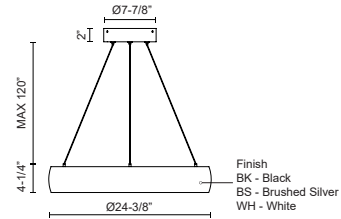

HALO PD22723

PENDANTS

PROJECT

SPECIFICATION DETAILS

Fixture Dimensions	D24-3/8" x H4-1/4"
Light Source	LED with DC Driver
Wattage	62W
Total Lumens	5200lm
Delivered Lumens	BK-1221lm; BN-1418lm; WH-1684lm;
Voltage	120V
Color Temperature	3000K
CRI (Ra)	90CRI
Optional Color Temps	2700K - 5000K Available, Minimum Order Quantities Apply
LED Rated Life	50,000 hours
Dimming	100% - 10%, TRIAC or ELV Dimmer (Not Included)
Diffuser Details	White Acrylic Diffuser
Adjustable	Yes
Wire Length	120" Max
Wire Type	Clear SSL Wire
Minimum Hang Height	15"
Sloped Ceiling Adaptable	Yes
Location	Dry
Illumination Direction	Up and Down
Canopy Dimensions	D8-5/8" x H2"
Paint Finish	BK01; WH01;

* For custom options, consult factory for details.

* For warranty information, please visit www.kuzcolighting.com/warranty

DESCRIPTION

The circular Halo light makes a sleek and bold statement. This fixture illuminates your room in a smooth circular pattern, which is both modern and minimal. Available in four sizes and three finishes: Black, White and Brushed Nickel. They can be arranged in a tier formation to complement your space.