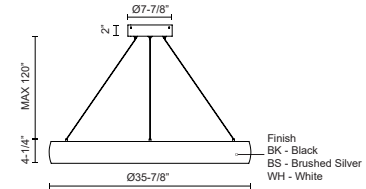

HALO PD22735

PENDANTS

PROJECT

PD22735-BS
Brushed Silver

PD22735-BK
Black

PD22735-WH
White

SPECIFICATION DETAILS

Fixture Dimensions	D35-7/8" x H4-1/4"
Light Source	LED with DC Driver
Wattage	83W
Total Lumens	6880lm
Delivered Lumens	BK-1652lm; BN-1919lm; WH-2279lm;
Voltage	120V
Color Temperature	3000K
CRI (Ra)	90CRI
Optional Color Temps	2700K - 5000K Available, Minimum Order Quantities Apply
LED Rated Life	50,000 hours
Dimming	100% - 10%, TRIAC or ELV Dimmer (Not Included)
Diffuser Details	White Acrylic Diffuser
Adjustable	Yes
Wire Length	120" Max
Wire Type	Clear SSL Wire
Minimum Hang Height	26"
Sloped Ceiling Adaptable	Yes
Location	Dry
Illumination Direction	Up and Down
CEC Title 24 JA8	Yes, JA8-2022
Canopy Dimensions	D8-5/8" x H2"
Paint Finish	BK01; WH01;

* For custom options, consult factory for details.

* For warranty information, please visit www.kuzcolighting.com/warranty

DESCRIPTION

The circular Halo light makes a sleek and bold statement. This fixture illuminates your room in a smooth circular pattern, which is both modern and minimal. Available in four sizes and three finishes: Black, White and Brushed Nickel. They can be arranged in a tier formation to complement your space.