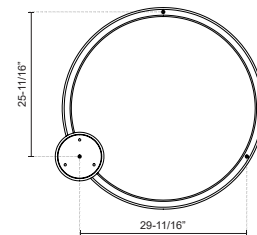

KUZCO

CANADA: 19054 28TH AVENUE - SURREY, BC V3Z 6M3

USA: 3035 E. LONE MOUNTAIN ROAD - LAS VEGAS, NV 89081

WWW.KUZCOLIGHTING.COM

© 2017 KUZCO LIGHTING. ALL RIGHTS RESERVED.

COMMENT