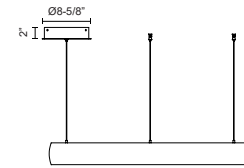

KUZCO

CANADA: 19054 28TH AVENUE - SURREY, BC V3Z 6M3

USA: 3035 E. LONE MOUNTAIN ROAD - LAS VEGAS, NV 89081

WWW.KUZCOLIGHTING.COM

© 2017 KUZCO LIGHTING. ALL RIGHTS RESERVED.

COMMENT