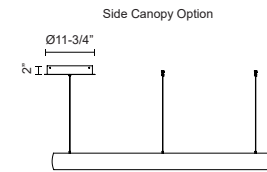

HALO PD22753

PENDANTS

PROJECT

PD22753-BK
Black

PD22753-BS
Brushed Silver

PD22753-WH
White

SPECIFICATION DETAILS

Fixture Dimensions	D52" x H4-1/4"
Light Source	LED with DC Driver
Wattage	118W
Total Lumens	10500lm
Delivered Lumens	BK-2433lm; BN-2826lm; WH-3356lm;
Voltage	120V
Color Temperature	3000K
CRI (Ra)	90CRI
Optional Color Temps	2700K - 5000K Available, Minimum Order Quantities Apply
LED Rated Life	50,000 hours
Dimming	100% - 10%, TRIAC or ELV Dimmer (Not Included)
Diffuser Details	White Acrylic Diffuser
Adjustable	Yes
Wire Length	120" Max
Wire Type	Clear SSL Wire
Minimum Hang Height	42"
Sloped Ceiling Adaptable	Yes
Location	Dry
Illumination Direction	Up and Down
Canopy Dimensions	D11-3/4" x H2"
Paint Finish	BK01; WH01;

* For custom options, consult factory for details.

* For warranty information, please visit www.kuzcolighting.com/warranty

DESCRIPTION

The circular Halo light makes a sleek and bold statement. This fixture illuminates your room in a smooth circular pattern, which is both modern and minimal. Available in four sizes and three finishes: Black, White and Brushed Nickel. They can be arranged in a tier formation to complement your space.