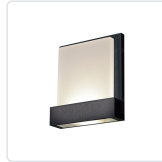

GUIDE WS33407

WALL

PROJECT

WS33407-BG
Brushed Gold

WS33407-BN
Brushed Nickel

WS33407-WH
White

WS33407-BK
Black

SPECIFICATION DETAILS

Fixture Dimensions	W6" x H7" x E1-1/2"
Light Source	AC LED Module
Wattage	7W
Total Lumens	495lm
Delivered Lumens	BK-275lm
Voltage	120V
Color Temperature	3000K
CRI (Ra)	90CRI
Optional Color Temps	2700K - 5000K Available, Minimum Order Quantities Apply
LED Rated Life	50,000 hours
Dimming	100% - 10%, ELV Dimmer (Not Included)
Glass Details	Frosted Glass
ADA Compliant	Yes
Location	Dry
Illumination Direction	Up and Down
Mounting Style	All Orientation; Wall;
Paint Finish	BG01; BK02; BN02; WH02;

* For custom options, consult factory for details.

* For warranty information, please visit www.kuzcolighting.com/warranty

DESCRIPTION

Implementing an edge-lit LED optical assembly results in a singular plane of diffusive glowing luminance. The GUIDE interior wall lamp obscures the radiant source within a precision-machined aluminum body. Slightly offset from the wall the orthogonal reductive fixture provides an optimal architectural accent. Custom patterns or text may replace the uniform translucence of the light guide.