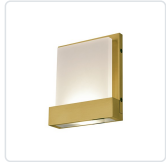

GUIDE WS33407

WALL

PROJECT

WS33407-BG
Brushed Gold

WS33407-BN
Brushed Nickel

WS33407-WH
White

WS33407-BK
Black

SPECIFICATION DETAILS

Fixture Dimensions	W6" x H7" x E1-1/2"
Light Source	AC LED Module
Wattage	7W
Total Lumens	495lm
Delivered Lumens	BK-275lm
Voltage	120V
Color Temperature	3000K
CRI (Ra)	90CRI
Optional Color Temps	2700K - 5000K Available, Minimum Order Quantities Apply
LED Rated Life	50,000 hours
Dimming	100% - 10%, ELV Dimmer (Not Included)
Glass Details	Frosted Glass
ADA Compliant	Yes
Location	Dry
Illumination Direction	Up and Down
Mounting Style	All Orientation; Wall;
Paint Finish	BG01; BK02; BN02; WH02;

* For custom options, consult factory for details.

* For warranty information, please visit www.kuzcolighting.com/warranty

DESCRIPTION

Implementing an edge-lit LED optical assembly results in a singular plane of diffusive glowing luminance. The GUIDE interior wall lamp obscures the radiant source within a precision-machined aluminum body. Slightly offset from the wall the orthogonal reductive fixture provides an optimal architectural accent. Custom patterns or text may replace the uniform translucence of the light guide.