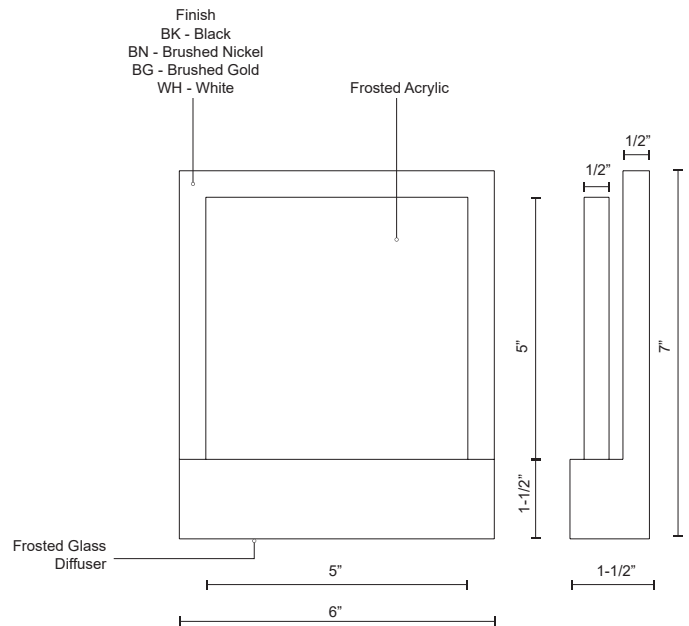

Fixture Dimensions	W6" x H7" x E1-1/2"
Light Source	AC LED Module
Wattage	7W
Total Lumens	495lm
Delivered Lumens	BK-275lm
Voltage	120V
Color Temperature	3000K
CRI (Ra)	90CRI
Optional Color Temps	2700K - 5000K Available, Minimum Order Quantities Apply
LED Rated Life	50,000 hours
Dimming	100% - 10%, ELV Dimmer (Not Included)
Glass Details	Frosted Glass
ADA Compliant	Yes
Location	Dry
Illumination Direction	Up and Down
Mounting Style	All Orientation; Wall;
Paint Finish	BG01; BK02; BN02; WH02;

* For custom options, consult factory for details.

* For warranty information, please visit www.kuzcolighting.com/warranty

DESCRIPTION

Implementing an edge-lit LED optical assembly results in a singular plane of diffusive glowing luminance. The GUIDE interior wall lamp obscures the radiant source within a precision-machined aluminum body. Slightly offset from the wall the orthogonal reductive fixture provides an optimal architectural accent. Custom patterns or text may replace the uniform translucence of the light guide.