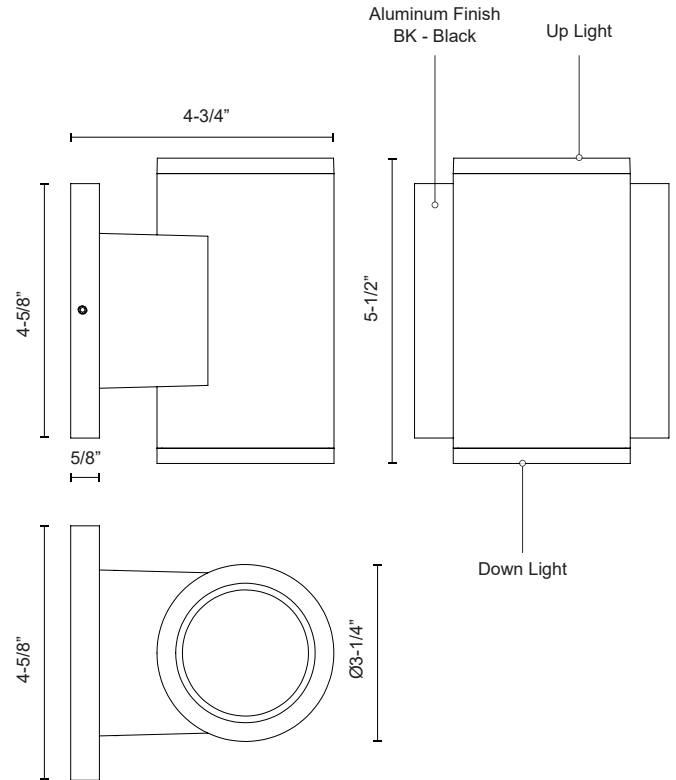

GRIFFITH EW44206-UNV

WALL

PROJECT

EW44206-BK-UNV
Black

SPECIFICATION DETAILS

Fixture Dimensions	W3-1/4" x H5-1/2" x E4-3/4"
Light Source	LED with DC Driver
Wattage	11W
Total Lumens	1150lm
Delivered Lumens	903lm
Voltage	120-277V
Color Temperature	3000K
CRI (Ra)	90CRI
Optional Color Temps	2700K - 5000K Available, Minimum Order Quantities Apply
LED Rated Life	50,000 hours
Dimming	100% - 10%, TRIAC or ELV Dimmer (Not Included)
Glass Details	Clear Glass
Shade Details	Multi-Faceted Aluminum Reflector
Location	Wet, IP65
Illumination Direction	Up and Down
Height from center	2-3/4"
Mounting Style	All Orientation; Wall;
Material	Aluminum
Canopy Dimensions	W4-5/8" x H4-5/8" x E5/8"
Paint Finish	BK02

* For custom options, consult factory for details.

* For warranty information, please visit www.kuzcolighting.com/warranty

DESCRIPTION

Architectural exterior wall sconce, die-cast aluminum cylindrical body with clear tempered glass and multi-faceted reflector to provide even illumination in both direction. Rated IP65.