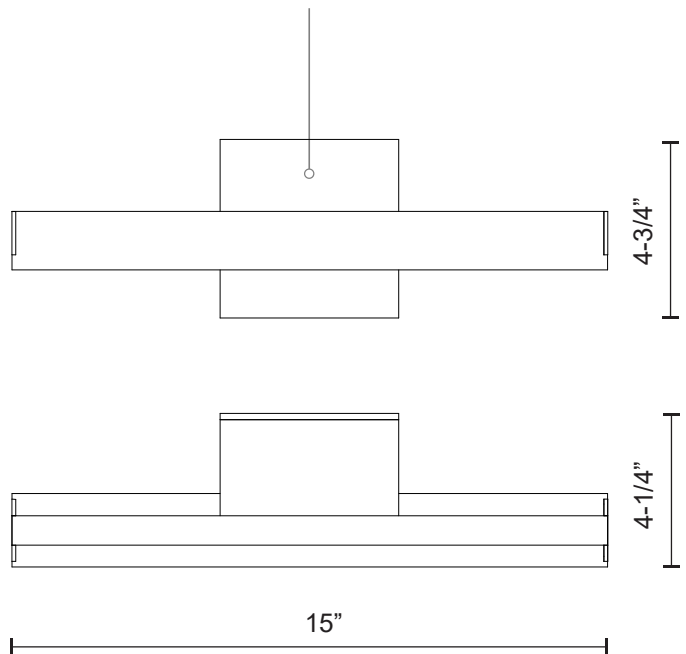

GALLERIA WS10415

WALL

PROJECT

DESCRIPTION

A 15 inch long wall sconce is ideal for illuminating artwork or any design motive that calls for a seamless flood of light. A matching square aluminum backplate attaches this extruded aluminum downlight without visible fasteners. Classic black or white powder coat options, dimming availability, and clean and even LED light distribution – this wall sconce is setting the new standard.

SPECIFICATION DETAILS

Fixture Dimensions	W15" x H4-3/4" x E4-1/4"
Light Source	AC LED Module
Wattage	11W
Total Lumens	800lm
Delivered Lumens	BK-279lm; WH-543lm;
Voltage	120V
Color Temperature	3000K
CRI (Ra)	90CRI
Optional Color Temps	2700K - 5000K Available, Minimum Order Quantities Apply
LED Rated Life	50,000 hours
Dimming	100% - 10%, ELV Dimmer (Not Included)
Diffuser Details	White Acrylic Diffuser
Location	Dry
Mounting Style	All Orientation; Wall;
CEC Title 24 JA8	Yes, JA8-2022
Canopy Dimensions	W4-3/4" x H4-3/4" x E1/8"
Paint Finish	BK02; WH02;

* For custom options, consult factory for details.

* For warranty information, please visit www.kuzcolighting.com/warranty

Metal Finish
WH - White
BK - Black

KUZCO

CANADA: 19054 28TH AVENUE - SURREY, BC V3Z 6M3

USA: 3035 E. LONE MOUNTAIN ROAD - LAS VEGAS, NV 89081

WWW.KUZCOLIGHTING.COM

© 2017 KUZCO LIGHTING. ALL RIGHTS RESERVED.

COMMENT