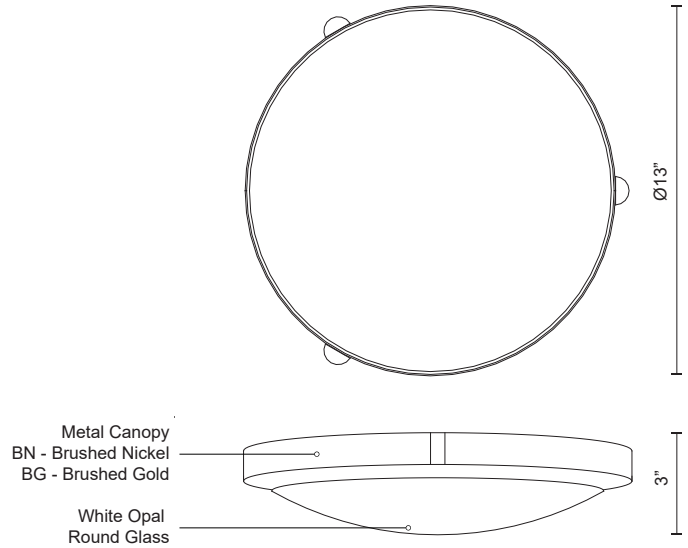

**FLOYD**  
**501112-LED**  
 FLUSH MOUNT

PROJECT

501112BG-LED  
 Brushed Gold

501112-LED  
 Brushed Nickel

**SPECIFICATION DETAILS**

<b>Fixture Dimensions</b>	D13" x H3"
<b>Light Source</b>	AC LED Module
<b>Wattage</b>	19W
<b>Total Lumens</b>	1300lm
<b>Delivered Lumens</b>	BN-995lm
<b>Voltage</b>	120V
<b>Color Temperature</b>	3000K
<b>CRI (Ra)</b>	90CRI
<b>Optional Color Temps</b>	2700K - 5000K Available, Minimum Order Quantities Apply
<b>LED Rated Life</b>	50,000 hours
<b>Dimming</b>	100% - 10%, ELV Dimmer (Not Included)
<b>Glass Details</b>	Opal Glass
<b>Location</b>	Dry
<b>Mounting Style</b>	All Orientation; Ceiling and Wall;
<b>CEC Title 24 JA8</b>	Yes, JA8-2022
<b>Paint Finish</b>	BG01; BN01;

\* For custom options, consult factory for details.

\* For warranty information, please visit [www.kuzcolighting.com/warranty](http://www.kuzcolighting.com/warranty)

**DESCRIPTION**

Single LED flush mount ceiling fixture with round white opal glass. Metal details in brushed nickel & brushed gold finish, and is equipped with our powerful 120V AC LED technology