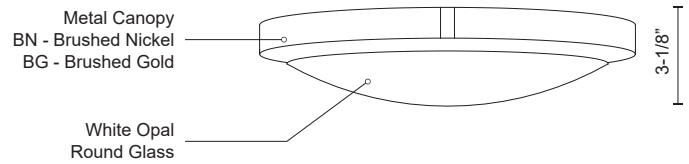

FLOYD
501122-LED
 FLUSH MOUNT

PROJECT

501122-LED
 Brushed Nickel

501122BG-LED
 Brushed Gold

DESCRIPTION

Single LED flush mount ceiling fixture with round white opal glass. Metal details in brushed nickel & brushed gold finish, and is equipped with our powerful 120V AC LED technology

SPECIFICATION DETAILS

Fixture Dimensions	D17" x H3-1/8"
Light Source	AC LED Module
Wattage	22W
Total Lumens	1600lm
Delivered Lumens	BN-1190lm
Voltage	120V
Color Temperature	3000K
CRI (Ra)	90CRI
Optional Color Temps	2700K - 5000K Available, Minimum Order Quantities Apply
LED Rated Life	50,000 hours
Dimming	100% - 10%, ELV Dimmer (Not Included)
Glass Details	Opal Glass
Location	Dry
Mounting Style	All Orientation; Ceiling and Wall;
CEC Title 24 JA8	Yes, JA8-2022
Paint Finish	BG01; BN01;