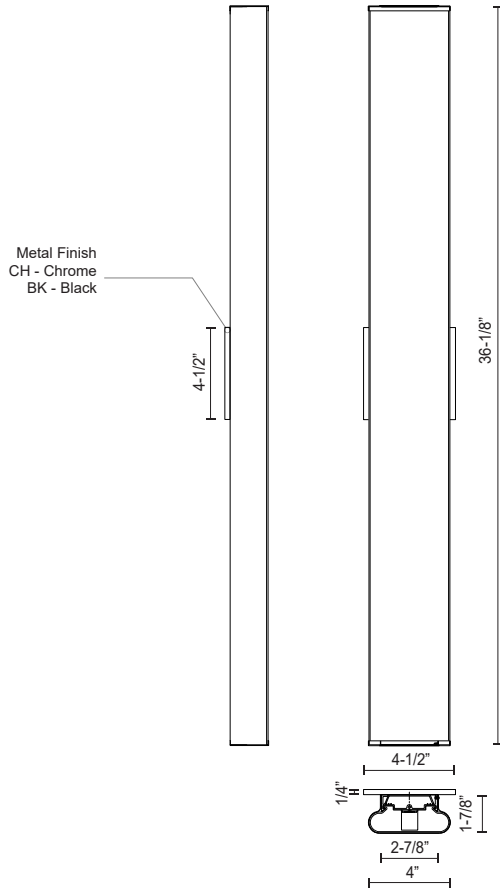

FERGUSON VL60236

VANITY

PROJECT

VL60236-CH
Chrome

VL60236-BK
Black

SPECIFICATION DETAILS

Fixture Dimensions	W36-1/8" x H4" x E1-7/8"
Light Source	AC LED Module
Wattage	46W
Total Lumens	3600lm
Delivered Lumens	BK-2493lm; CH-2583lm;
Voltage	120V
Color Temperature	3000K
CRI (Ra)	90CRI
Optional Color Temps	2700K - 5000K Available, Minimum Order Quantities Apply
LED Rated Life	50,000 hours
Dimming	100% - 10%, ELV Dimmer (Not Included)
Diffuser Details	White Acrylic Diffuser
ADA Compliant	Yes
Location	Damp
Mounting Style	All Orientation; Wall;
CEC Title 24 JA8	Yes, JA8-2022
Canopy Dimensions	W4-1/2" x H4-1/2" x E1/4"
Paint Finish	BK01; CH01;

* For custom options, consult factory for details.

* For warranty information, please visit www.kuzcolighting.com/warranty

DESCRIPTION

An extruded oblong diffuser surrounds the LED source of the geometric vanity fixture and gently spreads light. Enclosed at the ends by two thick caps the design is characterized by minimal details and clever features. During installation the lamp assembly may slide on the mounting track to allow for ideal positioning. Adding to the versatile function are the multiple fixture lengths and mounting orientations. Optional installation without backplate for smaller junction boxes.