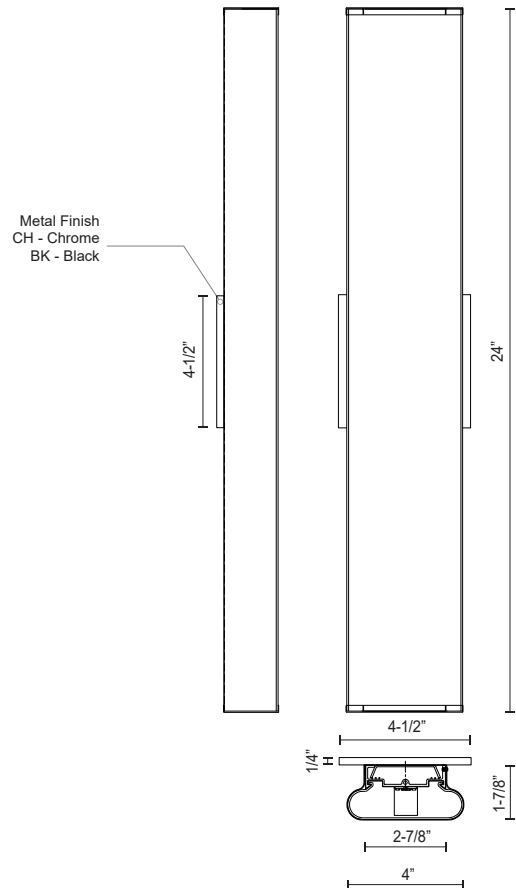

FERGUSON VL60224

VANITY

PROJECT

VL60224-BK
Black

VL60224-CH
Chrome

SPECIFICATION DETAILS

Fixture Dimensions	W24" x H4" x E1-7/8"
Light Source	AC LED Module
Wattage	31W
Total Lumens	2400lm
Delivered Lumens	BK-1553lm; CH-1609lm;
Voltage	120V
Color Temperature	3000K
CRI (Ra)	90CRI
Optional Color Temps	2700K - 5000K Available, Minimum Order Quantities Apply
LED Rated Life	50,000 hours
Dimming	100% - 10%, ELV Dimmer (Not Included)
Diffuser Details	White Acrylic Diffuser
ADA Compliant	Yes
Location	Damp
Mounting Style	All Orientation; Wall;
CEC Title 24 JA8	Yes, JA8-2022
Energy Star Certified	Energy Star Compliant
Canopy Dimensions	W4-1/2" x H4-1/2" x E1/4"
Paint Finish	BK01; CH01;

* For custom options, consult factory for details.

* For warranty information, please visit www.kuzcolighting.com/warranty

DESCRIPTION

An extruded oblong diffuser surrounds the LED source of the geometric vanity fixture and gently spreads light. Enclosed at the ends by two thick caps the design is characterized by minimal details and clever features. During installation the lamp assembly may slide on the mounting track to allow for ideal positioning. Adding to the versatile function are the multiple fixture lengths and mounting orientations. Optional installation without backplate for smaller junction boxes.