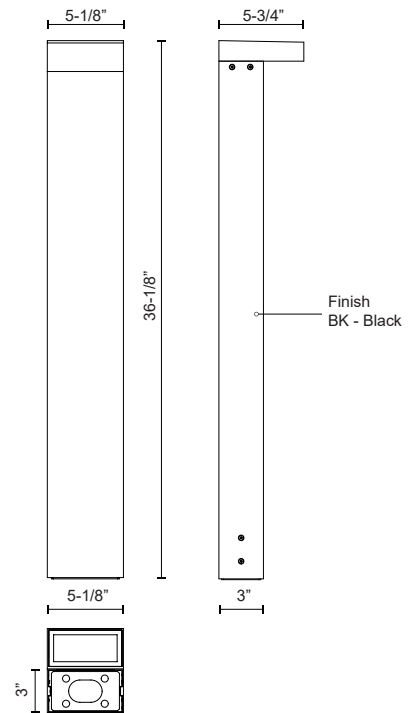

EVANS EB45636-UNV

BOLLARDS

PROJECT

SPECIFICATION DETAILS

Fixture Dimensions	L5-1/8" x W5-3/4" x H36-1/8"
Light Source	LED with DC Driver
Wattage	24W
Total Lumens	2040lm*
Delivered Lumens	1270lm
Voltage	120-277V
Color Temperature	3000K
CRI (Ra)	90CRI
Optional Color Temps	2700K - 5000K Available, Minimum Order Quantities Apply
LED Rated Life	50,000 hours
Dimming	100% - 10%, TRIAC or ELV Dimmer (Not Included)
Diffuser Details	Clear Acrylic TIR Optical Array
Location	Wet, IP65
Illumination Direction	T2 ILLUMINATION
Material	Heavy Cast Aluminum

* For custom options, consult factory for details.

* For warranty information, please visit www.kuzcolighting.com/warranty

DESCRIPTION

Meet Evans, the epitome of contemporary outdoor lighting. Our Evans bollard fixture series combines sleek, modern design with integrated LED path-facing lighting, making it the ideal choice for illuminating your outdoor spaces in style. Crafted in a sophisticated matte black finish, Evans boasts a timeless rectangular shape that effortlessly blends with any exterior aesthetic.

- Modern, timeless design
- Heavy cast aluminum body
- T2 Illumination
- IP65 compliant
- Wet rated for exterior use

KUZCO

CANADA: 19054 28TH AVENUE - SURREY, BC V3Z 6M3
USA: 3035 E. LONE MOUNTAIN ROAD - LAS VEGAS, NV 89081

WWW.KUZCOLIGHTING.COM

© 2024 KUZCO LIGHTING. ALL RIGHTS RESERVED.

COMMENT