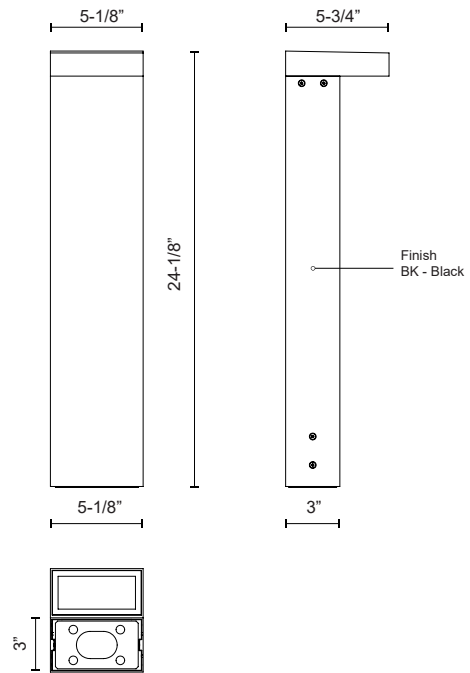

SPECIFICATION DETAILS

Fixture Dimensions	L5-1/8" x W5-3/4" x H24-1/8"
Light Source	LED with DC Driver
Wattage	24W
Total Lumens	2040lm*
Delivered Lumens	1270lm
Voltage	120-277V
Color Temperature	3000K
CRI (Ra)	90CRI
Optional Color Temps	2700K - 5000K Available, Minimum Order Quantities Apply
LED Rated Life	50,000 hours
Dimming	100% - 10%, TRIAC or ELV Dimmer (Not Included)
Diffuser Details	Clear Acrylic TIR Optical Array
Location	Wet, IP65
Illumination Direction	T2 ILLUMINATION
Material	Heavy Cast Aluminum

* For custom options, consult factory for details.
* For warranty information, please visit www.kuzcolighting.com/warranty

DESCRIPTION

Meet Evans, the epitome of contemporary outdoor lighting. Our Evans bollard fixture series combines sleek, modern design with integrated LED path-facing lighting, making it the ideal choice for illuminating your outdoor spaces in style. Crafted in a sophisticated matte black finish, Evans boasts a timeless rectangular shape that effortlessly blends with any exterior aesthetic.

- Modern, timeless design
- Heavy cast aluminum body
- T2 Illumination
- IP65 compliant
- Wet rated for exterior use

KUZCO

CANADA: 19054 28TH AVENUE - SURREY, BC V3Z 6M3
USA: 3035 E. LONE MOUNTAIN ROAD - LAS VEGAS, NV 89081

WWW.KUZCOLIGHTING.COM

© 2024 KUZCO LIGHTING. ALL RIGHTS RESERVED.

COMMENT