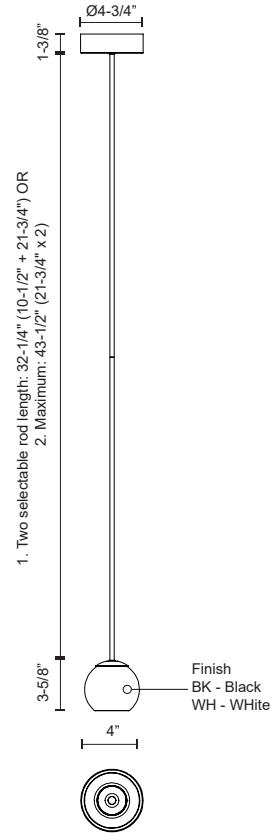

EUROPA PD47603

PENDANTS

PROJECT

PD47603-BK
Black

PD47603-WH
White

SPECIFICATION DETAILS

| | |
|---------------------------------|---------------------------------------------------------|
| Fixture Dimensions | D4" x H3-5/8" |
| Light Source | LED with DC Driver |
| Wattage | 10W |
| Total Lumens | 850lm |
| Delivered Lumens | 400lm |
| Voltage | 120V |
| Color Temperature | 3000K |
| CRI (Ra) | 90CRI |
| Optional Color Temps | 2700K - 5000K Available, Minimum Order Quantities Apply |
| LED Rated Life | 50,000 hours |
| Dimming | 100% - 10%, Hand Motion Select& Dimming |
| Glass Details | Opal Glass |
| Adjustable | Yes |
| Rod Length | 43-1/2" (21-3/4" x 2) or 32-1/4" (21-3/4" + 10-1/2") |
| Minimum Hang Height | 16" |
| Sloped Ceiling Adaptable | Yes, Up to 18 Degrees |
| Location | Dry |
| Canopy Dimensions | D4-3/4" x H1-3/8" |
| Paint Finish | BK02; WH02; |

* For custom options, consult factory for details.

* For warranty information, please visit www.kuzcolighting.com/warranty

DESCRIPTION

Perched at the end of an elongated thin tube rests a deceptively simple globe, emitting both ambient light while concealing the focused LED source. The versatile Europa ceiling-mount series is characterized by the integrated ball joint connectors that allow the adaptive placement of illuminance. Available as in single and multi-light configurations.

* Maximum two rods for installation

KUZCO

CANADA: 19054 28TH AVENUE - SURREY, BC V3Z 6M3

USA: 3035 E. LONE MOUNTAIN ROAD - LAS VEGAS, NV 89081

WWW.KUZCOLIGHTING.COM

© 2019 KUZCO LIGHTING. ALL RIGHTS RESERVED.