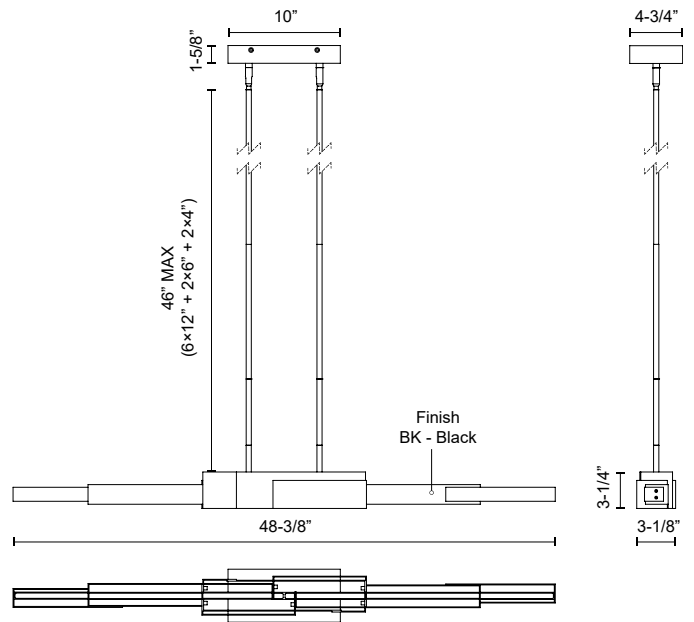

ENZO LP29548

PENDANTS

PROJECT

SPECIFICATION DETAILS

Fixture Dimensions	L48-3/8" x W3-1/8" x H3-1/4"
Light Source	LED with DC Driver
Wattage	40W
Total Lumens	3300lm
Delivered Lumens	2310lm
Voltage	120V
Color Temperature	3000K
CRI (Ra)	90CRI
Optional Color Temps	2700K - 5000K Available, Minimum Order Quantities Apply
LED Rated Life	50,000 hours
Dimming	100% - 10%, TRIAC or ELV Dimmer (Not Included)
Diffuser Details	White Acrylic
Adjustable	Yes
Rod Length	46" Max (6x12" + 2x6" + 2x4")
Minimum Hang Height	12"
Sloped Ceiling Adaptable	Yes, Up to 45 Degrees
Location	Dry
Illumination Direction	Up/Down
CEC Title 24 JA8	Yes, JA8-2022
Canopy Dimensions	L10" x W4-3/4" x H1-5/8"
Paint Finish	BK02

* For custom options, consult factory for details.

* For warranty information, please visit www.kuzcolighting.com/warranty

DESCRIPTION

The Enzo Collection is a modern take on the brilliance of Art-deco design. From the thoughtful details to the contemporary duotone finish, these fixtures are hard to appreciate without being seen in person. The lighting is omni directional, with frosted acrylic diffusers that are spectacular for setting a mood indoors

KUZCO

CANADA: 19054 28TH AVENUE - SURREY, BC V3Z 6M3

USA: 3035 E. LONE MOUNTAIN ROAD - LAS VEGAS, NV 89081

WWW.KUZCOLIGHTING.COM

© 2023 KUZCO LIGHTING. ALL RIGHTS RESERVED.

COMMENT