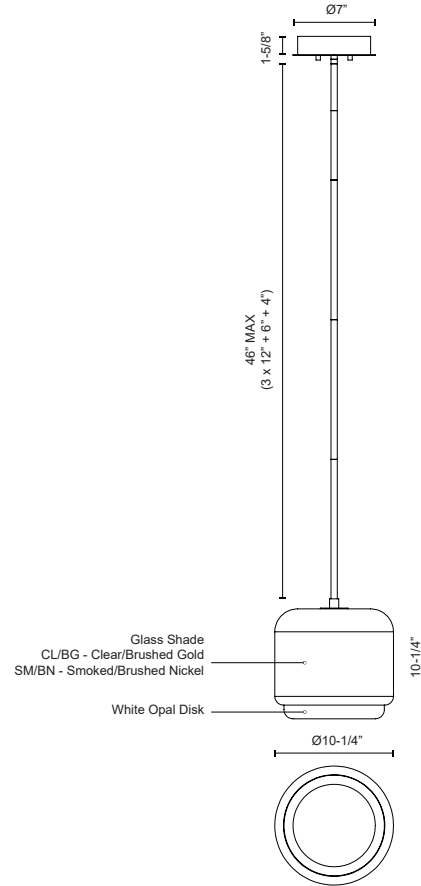

ENKEL PD70610

PENDANTS

PROJECT

PD70610-CL/BG
Clear/Brushed Gold

PD70610-SM/BN
Smoked/Brushed
Nickel

SPECIFICATION DETAILS

| | |
|-----------------------------|---|
| Fixture Dimensions | D10-1/4" x H10-1/4" |
| Light Source | LED with DC Driver |
| Wattage | 29W |
| Total Lumens | 2800lm |
| Delivered Lumens | SM/BN-1848lm |
| Voltage | 120V |
| Color Temperature | 3000K |
| CRI (Ra) | 90CRI |
| Optional Color Temps | 2700K - 5000K Available, Minimum Order Quantities Apply |
| LED Rated Life | 50,000 hours |
| Dimming | 100% - 10%, TRIAC or ELV Dimmer (Not Included) |
| Diffuser Details | White Acrylic Diffuser |
| Shade Details | Molded Smoked or Clear Glass Shade |
| Adjustable | Yes |
| Rod Length | 46" Max (3x12" + 1x6" + 1x4") |
| Minimum Hang Height | 18" |
| Product Adaptor | ADP002 (Sold Separately) |
| Location | Dry |
| CEC Title 24 JA8 | Yes, JA8-2022 |
| Canopy Dimensions | D7" x H1-5/8" |
| Paint Finish | BG01; BN01; |

* For custom options, consult factory for details.

* For warranty information, please visit www.kuzcolighting.com/warranty

DESCRIPTION

Complementary intersecting glass shapes and contrasting finishes define this elegant fixture. The LED light is centered within a soft opal glass diffuser that is enveloped by a larger transparent glass shade. The outer glass shade is available in Smoked or Clear and may be combined with either Brushed Nickel or Brushed Gold metal finishes.