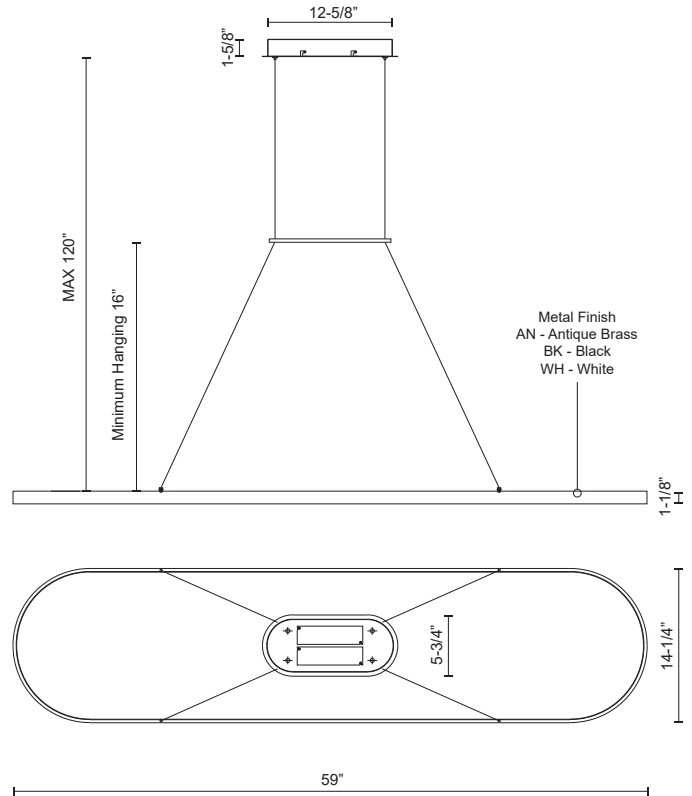

EERIE PD19359

PENDANTS

PROJECT

DESCRIPTION

Extruded rectangular aluminum rolled into stadium shape. Matte powder-coat or plated brushed finish. Flexible silicon opal diffuser. Up and down light. Custom options available.

SPECIFICATION DETAILS

Fixture Dimensions	L14-1/4" x W59" x H1-1/8"
Light Source	LED with DC Driver
Wattage	88W
Total Lumens	6540lm
Delivered Lumens	3733lm*
Voltage	120V
Color Temperature	3000K
CRI (Ra)	90CRI
Optional Color Temps	2700K - 5000K Available, Minimum Order Quantities Apply
LED Rated Life	50,000 hours
Dimming	100% - 10%, TRIAC or ELV Dimmer (Not Included)
Diffuser Details	White Acrylic Diffuser
Adjustable	Yes
Wire Length	120" Max
Wire Type	Clear Coaxial Wire
Minimum Hang Height	20"
Sloped Ceiling Adaptable	Yes
Location	Dry
CEC Title 24 JA8	Yes, JA8-2022
Canopy Dimensions	L12-5/8" x W5-3/4" x H1-5/8"
Paint Finish	BK01

* For custom options, consult factory for details.

* For warranty information, please visit www.kuzcolighting.com/warranty

KUZCO

CANADA: 19054 28TH AVENUE - SURREY, BC V3Z 6M3

USA: 3035 E. LONE MOUNTAIN ROAD - LAS VEGAS, NV 89081

WWW.KUZCOLIGHTING.COM

© 2019 KUZCO LIGHTING. ALL RIGHTS RESERVED.

COMMENT