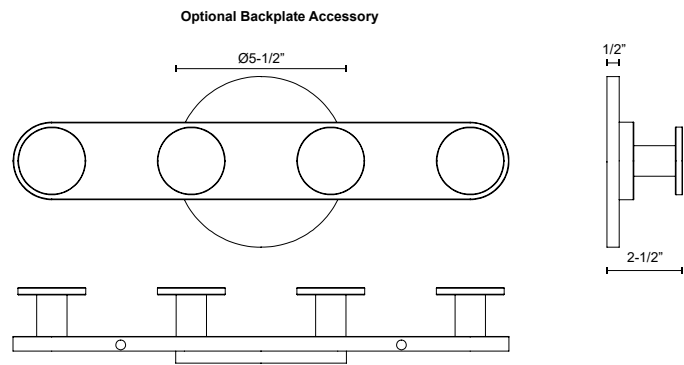

EDNA VL63316

VANITY

PROJECT

DESCRIPTION

With architectural rods of illumination paired with strong Black, Chrome, and Polished Nickel metal finishes, this collection makes a subtle, yet bold statement in any size bathroom setting.

SPECIFICATION DETAILS

Fixture Dimensions	W16" x H2-1/2" x E2"
Light Source	AC LED Module
Wattage	11W
Total Lumens	850lm
Delivered Lumens	360lm*
Voltage	120V
Color Temperature	3000K
CRI (Ra)	90CRI
Optional Color Temps	2700K - 5000K Available, Minimum Order Quantities Apply
LED Rated Life	50,000 hours
Dimming	100% - 10%, ELV Dimmer (Not Included)
Diffuser Details	Frosted PC Diffuser
ADA Compliant	Yes
Location	Damp
Illumination Direction	All-Direction
Mounting Style	All Orientation; Wall;
Canopy Dimensions	D5-1/2" x E1/2"
Paint Finish	BK02; BN01; CH01;

* For custom options, consult factory for details.

* For warranty information, please visit www.kuzcolighting.com/warranty

KUZCO

CANADA: 19054 28TH AVENUE - SURREY, BC V3Z 6M3
USA: 3035 E. LONE MOUNTAIN ROAD - LAS VEGAS, NV 89081

WWW.KUZCOLIGHTING.COM

© 2021 KUZCO LIGHTING. ALL RIGHTS RESERVED.

COMMENT