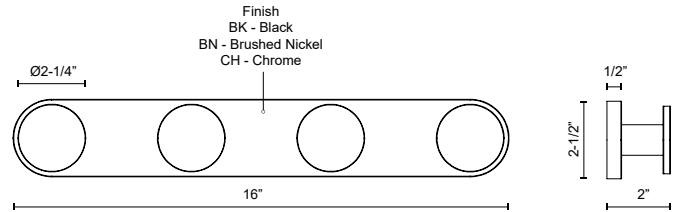

EDNA VL63316

VANITY

PROJECT

DESCRIPTION

With architectural rods of illumination paired with strong Black, Chrome, and Polished Nickel metal finishes, this collection makes a subtle, yet bold statement in any size bathroom setting.

SPECIFICATION DETAILS

Fixture Dimensions	W16" x H2-1/2" x E2"
Light Source	AC LED Module
Wattage	11W
Total Lumens	850lm
Delivered Lumens	360lm*
Voltage	120V
Color Temperature	3000K
CRI (Ra)	90CRI
Optional Color Temps	2700K - 5000K Available, Minimum Order Quantities Apply
LED Rated Life	50,000 hours
Dimming	100% - 10%, ELV Dimmer (Not Included)
Diffuser Details	Frosted PC Diffuser
ADA Compliant	Yes
Location	Damp
Illumination Direction	All-Direction
Mounting Style	All Orientation; Wall;
Canopy Dimensions	D5-1/2" x E1/2"
Paint Finish	BK02; BN01; CH01;

* For custom options, consult factory for details.

* For warranty information, please visit www.kuzcolighting.com/warranty

KUZCO

CANADA: 19054 28TH AVENUE - SURREY, BC V3Z 6M3
USA: 3035 E. LONE MOUNTAIN ROAD - LAS VEGAS, NV 89081

WWW.KUZCOLIGHTING.COM

© 2021 KUZCO LIGHTING. ALL RIGHTS RESERVED.

COMMENT