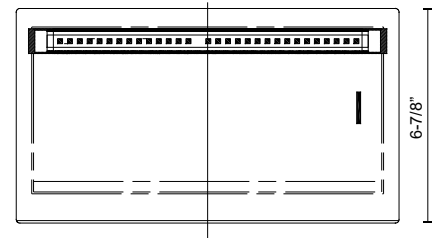

KUZCO

19054 28TH AVENUE
SURREY - BC V3Z 6M3
CANADA

WWW.KUZCOLIGHTING.COM

COMMENT