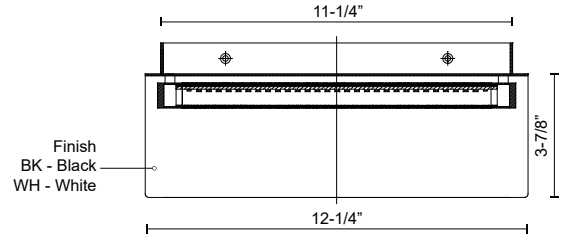

WS16912-BK
Black

WS16912-WH
White

SPECIFICATION DETAILS

* For custom options, consult factory for details.

Fixture Dimensions	W12-1/4" x H6-7/8" x E5"
Light Source	LED with DC Driver
Total Lumens	595lm
Wattage	8W
Delivered Lumens	WH-408lm*
Voltage	120V
Color Temperature	3000K
CRI (Ra)	90CRI
Optional Color Temps	2700K - 5000K Available, Minimum Order Quantities Apply
LED Rated Life	50,000 hours
Diffuser Details	Frosted acrylic diffuser
Location	Dry
Warranty	5 Years
Illumination Direction	Fontlight Illumination