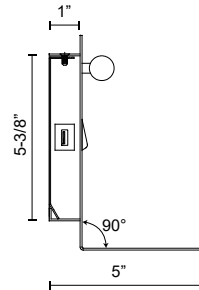

KUZCO

19054 28TH AVENUE
SURREY - BC V3Z 6M3
CANADA

WWW.KUZCOLIGHTING.COM

COMMENT