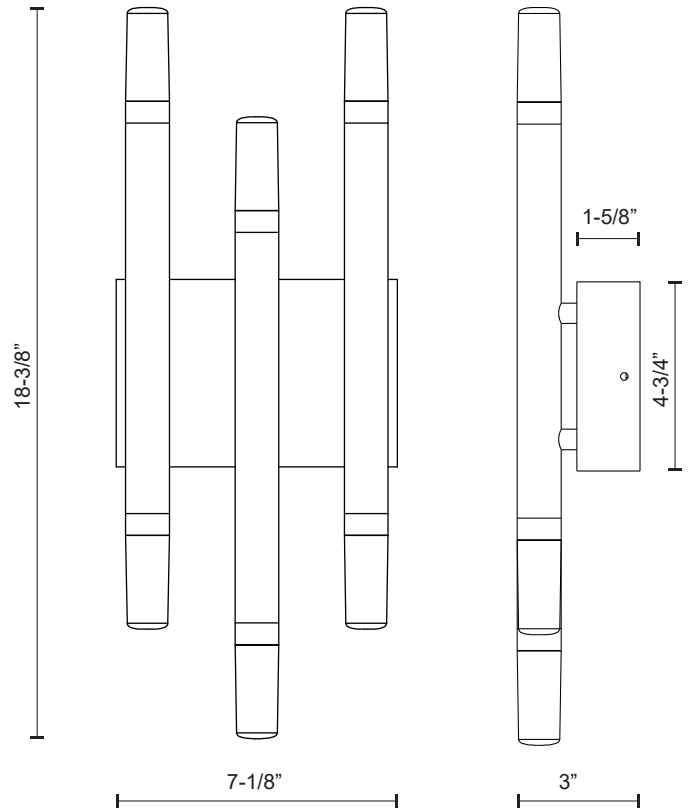

DRAVEN WS19707

WALL

PROJECT

WS19707-BK
Black

SPECIFICATION DETAILS

Fixture Dimensions	W7-1/8" x H18-3/8" x E3"
Light Source	LED with DC Driver
Wattage	23W
Total Lumens	1530lm
Delivered Lumens	BK-901lm*
Voltage	120V
Color Temperature	3000K
CRI (Ra)	90CRI
Optional Color Temps	2700K - 5000K Available, Minimum Order Quantities Apply
LED Rated Life	50,000 hours
Dimming	100% - 10%, ELV Dimmer (Not Included)
Diffuser Details	White Acrylic Diffuser
ADA Compliant	Yes
Location	Dry
Mounting Style	All Orientation; Wall;
CEC Title 24 JA8	Yes, JA8-2022
Canopy Dimensions	W7-1/8"x H4-3/4"x E1-5/8"
Paint Finish	BK02

* For custom options, consult factory for details.

* For warranty information, please visit www.kuzcolighting.com/warranty

DESCRIPTION

Cylindrical aluminum arms extend from square wall mount. Finely textured powder-coat finish. Tapered round translucent diffusers. Plated-brushed gold accent rings. Up and down light. Custom options available.