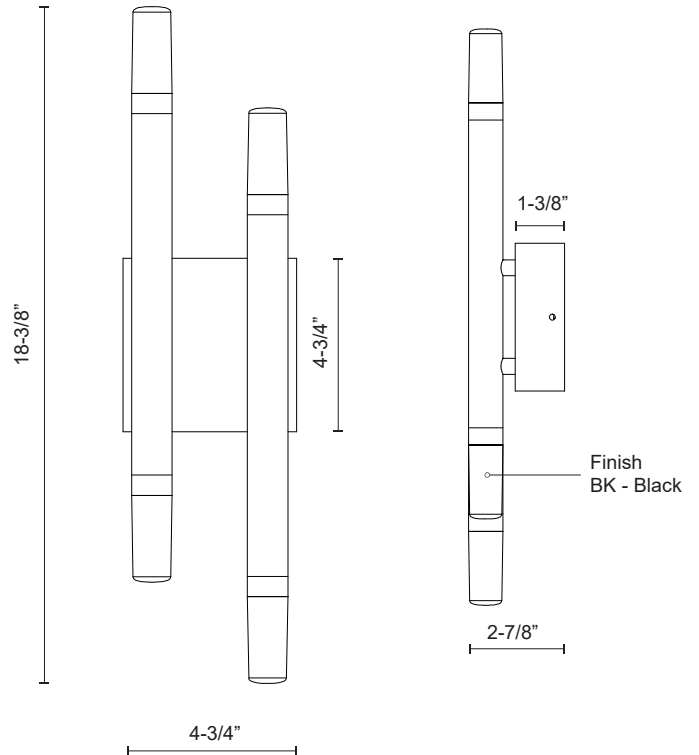

DRAVEN WS19705

WALL

PROJECT

WS19705-BK
Black

SPECIFICATION DETAILS

| | |
|-----------------------------|---|
| Fixture Dimensions | W4-3/4" x H18-3/8" x E2-7/8" |
| Light Source | LED with DC Driver |
| Wattage | 14W |
| Total Lumens | 1015lm |
| Delivered Lumens | BK-853lm |
| Voltage | 120V |
| Color Temperature | 3000K |
| CRI (Ra) | 90CRI |
| Optional Color Temps | 2700K - 5000K Available, Minimum Order Quantities Apply |
| LED Rated Life | 50,000 hours |
| Dimming | 100% - 10%, ELV Dimmer (Not Included) |
| Diffuser Details | White Acrylic Diffuser |
| ADA Compliant | Yes |
| Location | Dry |
| Mounting Style | All Orientation; Wall; |
| CEC Title 24 JA8 | Yes, JA8-2022 |
| Canopy Dimensions | W4-3/4"x H4-3/4"x E1-3/8" |
| Paint Finish | BK02 |

* For custom options, consult factory for details.

* For warranty information, please visit www.kuzcolighting.com/warranty

DESCRIPTION

Cylindrical aluminum arms extend from square wall mount. Finely textured powder-coat finish. Tapered round translucent diffusers. Plated-brushed gold accent rings. Up and down light. Custom options available.