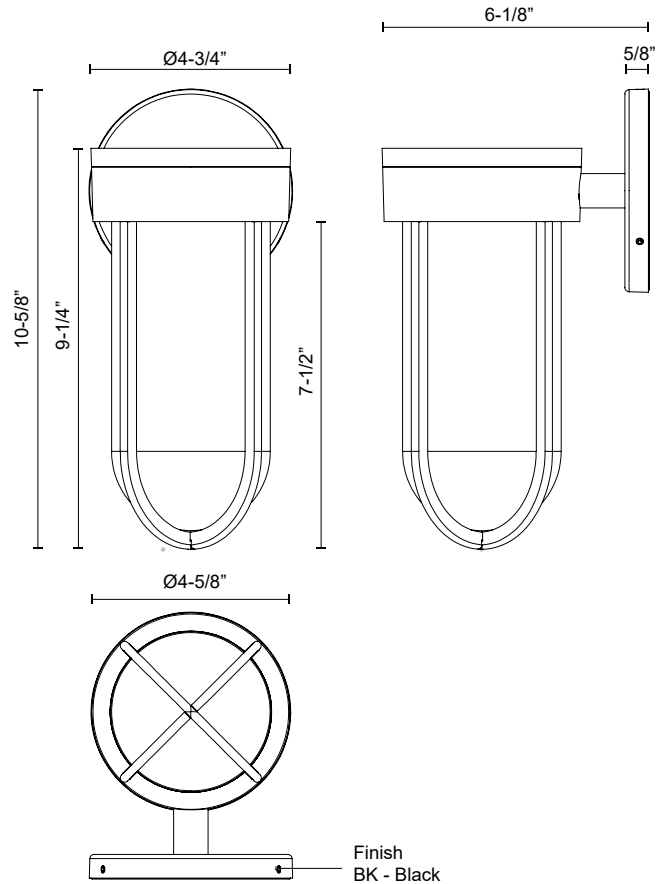

**DAVY
EW17611**

WALL

PROJECT

DESCRIPTION

With a unique rounded metal frame and interior glass shell, this collection adds modern style to any exterior. Its style is matched by its function, providing ample illumination for all outdoor lighting needs.

SPECIFICATION DETAILS

Fixture Dimensions	W4-5/8" x H10-5/8" x E6-1/8"
Light Source	AC LED Module
Wattage	16W
Total Lumens	1200lm
Delivered Lumens	BK-602lm
Voltage	120V
Color Temperature	3000K
CRI (Ra)	90CRI
Optional Color Temps	2700K - 5000K Available, Minimum Order Quantities Apply
LED Rated Life	50,000 hours
Dimming	100% - 10%, ELV Dimmer (Not Included)
Diffuser Details	Frosted PC Diffuser
Glass Details	Clear Water Glass
Location	Wet
Mounting Style	All Orientation; Wall;
Canopy Dimensions	D4-3/4" x E5/8"
Paint Finish	BK02
Finish Option(s)	Black

* For custom options, consult factory for details.
* For warranty information, please visit www.kuzcolighting.com/warranty

KUZCO

CANADA: 19054 28TH AVENUE - SURREY, BC V3Z 6M3
USA: 3035 E. LONE MOUNTAIN ROAD - LAS VEGAS, NV 89081

WWW.KUZCOLIGHTING.COM

© 2021 KUZCO LIGHTING. ALL RIGHTS RESERVED.

COMMENT