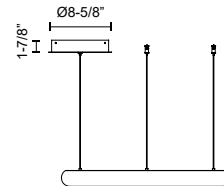

Side Canopy Option

KUZCO

CANADA: 19054 28TH AVENUE - SURREY, BC V3Z 6M3

USA: 3035 E. LONE MOUNTAIN ROAD - LAS VEGAS, NV 89081

WWW.KUZCOLIGHTING.COM

© 2019 KUZCO LIGHTING. ALL RIGHTS RESERVED.

COMMENT