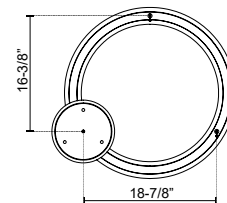

KUZCO

CANADA: 19054 28TH AVENUE - SURREY, BC V3Z 6M3

USA: 3035 E. LONE MOUNTAIN ROAD - LAS VEGAS, NV 89081

WWW.KUZCOLIGHTING.COM

© 2019 KUZCO LIGHTING. ALL RIGHTS RESERVED.

COMMENT