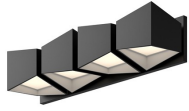

CUBIX VL31224

WALL

PROJECT

VL31224-BK/WH
Black/White

SPECIFICATION DETAILS

Fixture Dimensions	W24-1/2" x E6-1/2" x H5-5/8"
Light Source	AC LED Module
Wattage	42W
Total Lumens	3400lm
Delivered Lumens	1950lm*
Voltage	120V
Color Temperature	3000K
CRI (Ra)	90CRI
Optional Color Temps	2700K - 5000K Available, Minimum Order Quantities Apply
LED Rated Life	50,000 hours
Dimming	100% - 10%, ELV Dimmer (Not Included)
Diffuser Details	White Acrylic
Location	Damp
Illumination Direction	Up/Down
Mounting Style	Up or Down
CEC Title 24 JA8	Yes, JA8-2022
Canopy Dimensions	W24-1/2" x H5-5/8" x E3/4"
Paint Finish	BK02; WH01;

* For custom options, consult factory for details.

* For warranty information, please visit www.kuzcolighting.com/warranty

DESCRIPTION

The Cubix Collection is a playful take on the geometric patterns of origami. These fixtures are a luxe duotone finish of black and white that allows for easy integration into most color schemes and styles. The frosted acrylic diffuser provides softened direct lighting that's wonderful for bathrooms and kitchens.