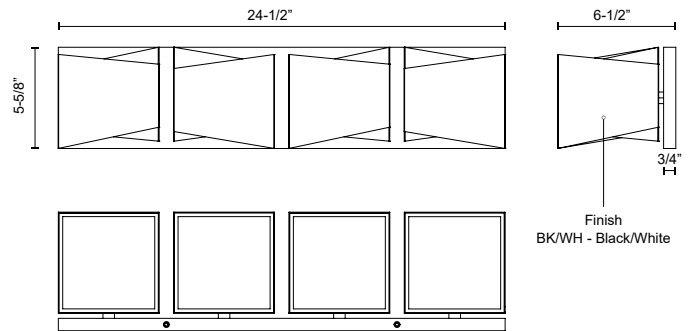

CUBIX VL31224

WALL

PROJECT

SPECIFICATION DETAILS

Fixture Dimensions	W24-1/2" x E6-1/2" x H5-5/8"
Light Source	AC LED Module
Wattage	42W
Total Lumens	3400lm
Delivered Lumens	1950lm*
Voltage	120V
Color Temperature	3000K
CRI (Ra)	90CRI
Optional Color Temps	2700K - 5000K Available, Minimum Order Quantities Apply
LED Rated Life	50,000 hours
Dimming	100% - 10%, ELV Dimmer (Not Included)
Diffuser Details	White Acrylic
Location	Damp
Illumination Direction	Up/Down
Mounting Style	Up or Down
CEC Title 24 JA8	Yes, JA8-2022
Canopy Dimensions	W24-1/2" x H5-5/8" x E3/4"
Paint Finish	BK02; WH01;

* For custom options, consult factory for details.

* For warranty information, please visit www.kuzcolighting.com/warranty

DESCRIPTION

The Cubix Collection is a playful take on the geometric patterns of origami. These fixtures are a luxe duotone finish of black and white that allows for easy integration into most color schemes and styles. The frosted acrylic diffuser provides softened direct lighting that's wonderful for bathrooms and kitchens.

KUZCO

CANADA: 19054 28TH AVENUE - SURREY, BC V3Z 6M3

USA: 3035 E. LONE MOUNTAIN ROAD - LAS VEGAS, NV 89081

WWW.KUZCOLIGHTING.COM

© 2023 KUZCO LIGHTING. ALL RIGHTS RESERVED.

COMMENT