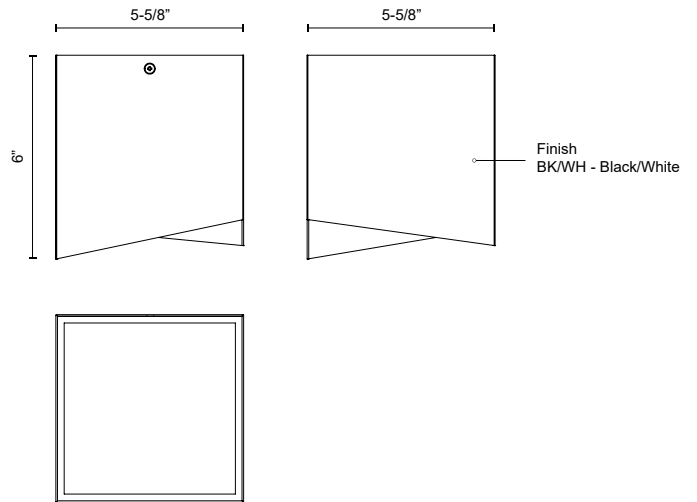

CUBIX
FM31205
FLUSH MOUNT

PROJECT

SPECIFICATION DETAILS

Fixture Dimensions	L5-5/8" x W5-5/8" x H6"
Light Source	AC LED Module
Wattage	9W
Total Lumens	680lm
Delivered Lumens	440lm*
Voltage	120V
Color Temperature	3000K
CRI (Ra)	90CRI
Optional Color Temps	2700K - 5000K Available, Minimum Order Quantities Apply
LED Rated Life	50,000 hours
Dimming	100% - 10%, ELV Dimmer (Not Included)
Diffuser Details	White Acrylic
Location	Dry
Illumination Direction	Down
CEC Title 24 JA8	Yes, JA8-2022
Paint Finish	BK02; WH01;

* For custom options, consult factory for details.

* For warranty information, please visit www.kuzcolighting.com/warranty

DESCRIPTION

The Cubix Collection is a playful take on the geometric patterns of origami. These fixtures are a luxe duotone finish of black and white that allows for easy integration into most color schemes and styles. The frosted acrylic diffuser provides softened direct lighting that's wonderful for bathrooms and kitchens.

KUZCO

CANADA: 19054 28TH AVENUE - SURREY, BC V3Z 6M3
USA: 3035 E. LONE MOUNTAIN ROAD - LAS VEGAS, NV 89081

WWW.KUZCOLIGHTING.COM

© 2023 KUZCO LIGHTING. ALL RIGHTS RESERVED.

COMMENT