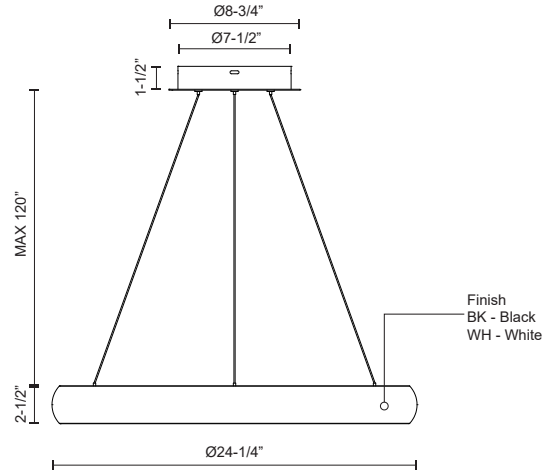

CORTANA PD82724

PENDANTS

PROJECT

PD82724-BK
Black

PD82724-WH
White

SPECIFICATION DETAILS

Fixture Dimensions	D24-1/4" x H2-1/2"
Light Source	LED with DC Driver
Wattage	42W
Total Lumens	3200lm
Delivered Lumens	BK-1520lm; WH-2040lm;
Voltage	120V
Color Temperature	3000K
CRI (Ra)	90CRI
Optional Color Temps	2700K - 5000K Available, Minimum Order Quantities Apply
LED Rated Life	50,000 hours
Dimming	100% - 10%, TRIAC or ELV Dimmer (Not Included)
Diffuser Details	White Acrylic Diffuser
Adjustable	Yes
Wire Length	120" Max
Wire Type	Clear Coaxial Wire
Minimum Hang Height	16"
Sloped Ceiling Adaptable	Yes
Location	Dry
CEC Title 24 JA8	Yes, JA8-2022
Canopy Dimensions	D8-3/4" x H1-1/2"
Paint Finish	BK01; WH01;

* For custom options, consult factory for details.

* For warranty information, please visit www.kuzcolighting.com/warranty

DESCRIPTION

A curved band of powder-coated aluminum arcs around a central void forming and encapsulating an illuminated ring. Held within the perimeter structure of the CORTANA pendant is a circumferential LED light array spreading uniform radiance via the polymeric diffuser loop. Available in multiple sizes.