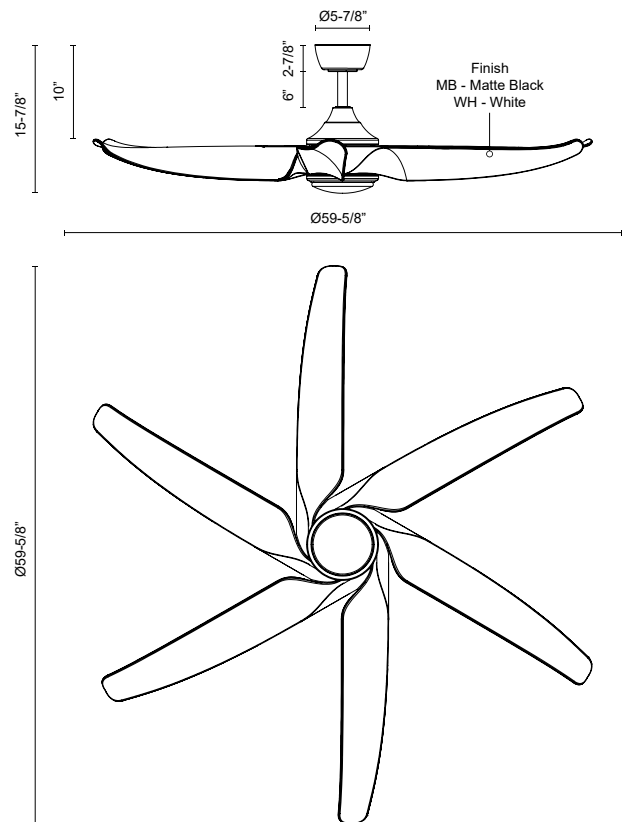

* For custom options, consult factory for details.

* For warranty information, please visit www.kuzcolighting.com/warranty

DESCRIPTION

Discover the Coronado Fan a sleek and modern masterpiece with a hint of industrial flair. With its four blades and striking design, it effortlessly blends aesthetics with functionality. Available in two sizes and three distinctive finishes, the Coronado Fan adapts to your space and style seamlessly. Enjoy the convenience of a smart fan, controllable via the Smart by Bond app or the included handheld remote. With six adjustable speeds, a reverse function, and dimming capabilities on the light kit, the Coronado Fan redefines comfort and sophistication in one elegant package.

- Smart fan technology when you download the Smart by Bond App
- Handheld remote included
- Compatible with iHome, Alexa, and Google products
- Dimmable from 100-10%
- Timed on/off options available

COMMENT

KUZCO

CANADA: 19054 28TH AVENUE - SURREY, BC V3Z 6M3

USA: 3035 E. LONE MOUNTAIN ROAD - LAS VEGAS, NV 89081

WWW.KUZCOLIGHTING.COM

© 2024 KUZCO LIGHTING. ALL RIGHTS RESERVED.