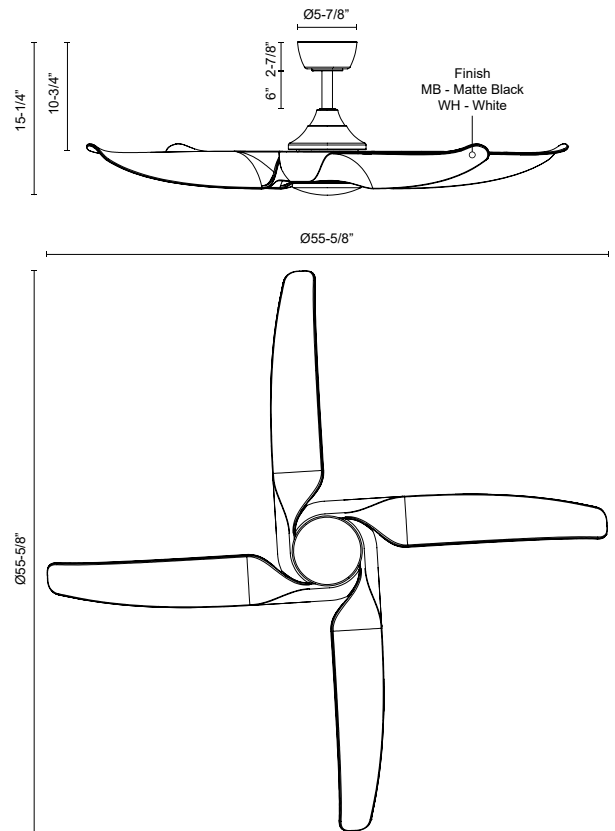

* For custom options, consult factory for details.

* For warranty information, please visit www.kuzcolighting.com/warranty

DESCRIPTION

Discover the Coronado Fan . a sleek and modern masterpiece with a hint of industrial flair. With its four blades and striking design, it effortlessly blends aesthetics with functionality. Available in two sizes and three distinctive finishes, the Coronado Fan adapts to your space and style seamlessly. Enjoy the convenience of a smart fan, controllable via the Smart by Bond app or the included handheld remote. With six adjustable speeds, a reverse function, and dimming capabilities on the light kit, the Coronado Fan redefines comfort and sophistication in one elegant package.

- Smart fan technology when you download the Smart by Bond App
- Handheld remote included
- Compatible with iHome, Alexa, and Google products
- Dimmable from 100-10%
- Timed on/off options available

COMMENT

KUZCO

CANADA: 19054 28TH AVENUE - SURREY, BC V3Z 6M3

USA: 3035 E. LONE MOUNTAIN ROAD - LAS VEGAS, NV 89081

WWW.KUZCOLIGHTING.COM

© 2024 KUZCO LIGHTING. ALL RIGHTS RESERVED.