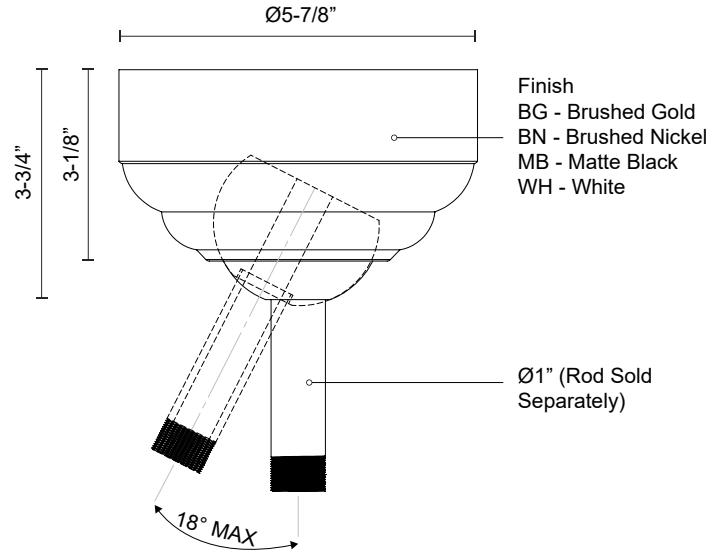

X-ADP 34 FAN

ADAPTORS

DESCRIPTION

Sloped ceiling adaptor for fans. Available in four finishes. Sold separately.

SPECIFICATION DETAILS

Slope Ceiling Adaptor Dimensions	D5-7/8" x H3-3/4"
Sloped Ceiling Adaptable	Yes, Up to 18 Degrees
Location	Damp; Wet (Only CF92952)

SUGGESTED FAN SELECTION TO WORK WITH SLOPE CEILING ADAPTOR

X-ADP 34 BG FAN

X-ADP 34 BN FAN

X-ADP 34 MB FAN

X-ADP 34 WH FAN

KUZCO

CANADA: 19054 28TH AVENUE - SURREY, BC V3Z 6M3

USA: 3035 E. LONE MOUNTAIN ROAD - LAS VEGAS, NV 89081

WWW.KUZCOLIGHTING.COM

© 2023 KUZCO LIGHTING. ALL RIGHTS RESERVED.