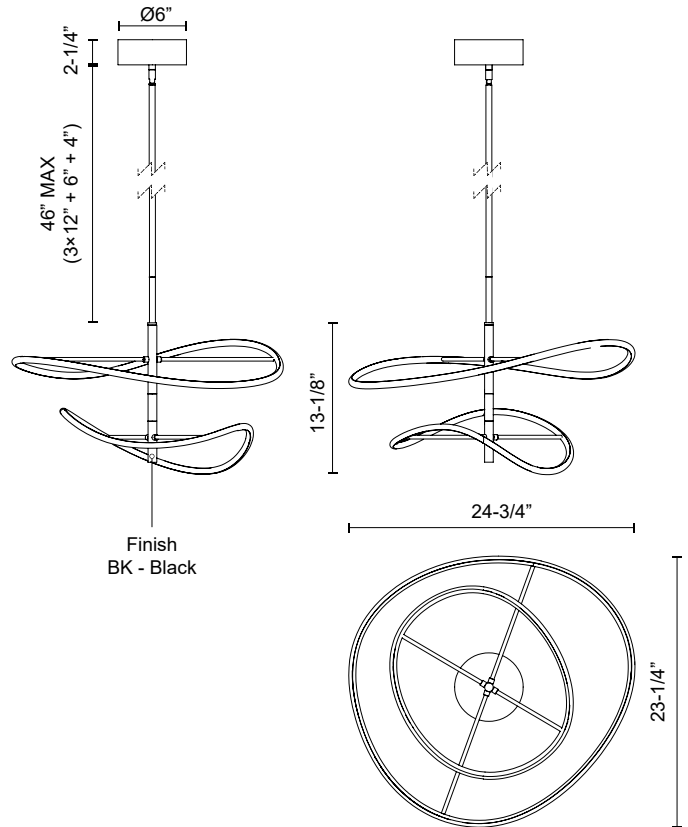

COLLIDE PD96424

PENDANTS

PROJECT

PD96424-BK
Black

SPECIFICATION DETAILS

Fixture Dimensions	L23-1/4" x W24-3/4" x H13-1/8"
Light Source	LED with DC Driver
Wattage	41W
Total Lumens	3230lm
Delivered Lumens	1920lm*
Voltage	120V
Color Temperature	3000K
CRI (Ra)	90CRI
Optional Color Temps	2700K - 5000K Available, Minimum Order Quantities Apply
LED Rated Life	50,000 hours
Dimming	100% - 10%, TRIAC or ELV Dimmer (Not Included)
Diffuser Details	White Silicone
Adjustable	Yes
Rod Length	46" Max (3x12" + 1x6" + 1x4")
Wire Length	120"
Minimum Hang Height	24"
Sloped Ceiling Adaptable	Yes, Up to 45 Degrees
Location	Dry
Illumination Direction	Up/Down
CEC Title 24 JA8	Yes, JA8-2022
Canopy Dimensions	D6" x H2-1/4"

* For custom options, consult factory for details.

* For warranty information, please visit www.kuzcolighting.com/warranty

DESCRIPTION

Straight out of an artist's sketchbook comes the Collide Collection. A dramatic family of lights that are pieces of sculptural beauty to illuminate your home in all the best ways. Curved LED strips with frosted silicone diffusers are beautifully formed, colliding with dark, powder-coated black aluminum in this striking statement piece that demands showing off.