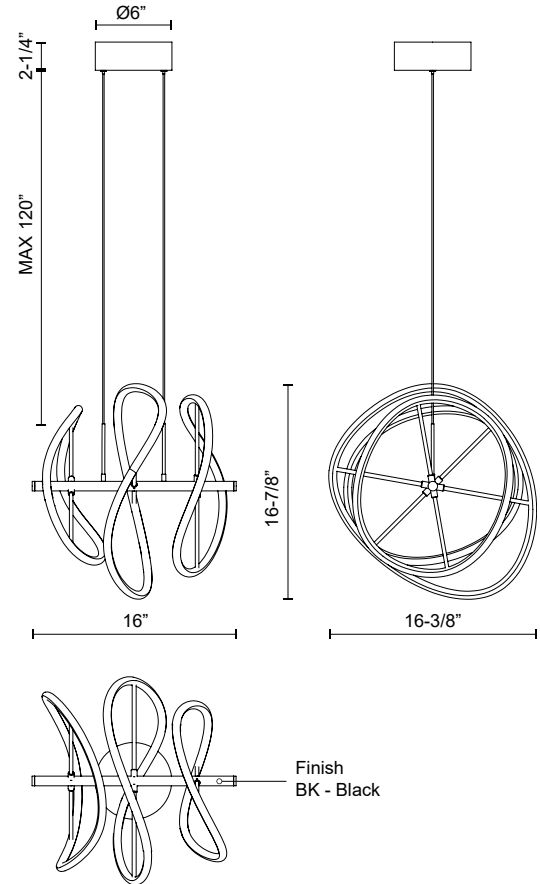

COLLIDE PD96416

PENDANTS

PROJECT

SPECIFICATION DETAILS

Fixture Dimensions	L16" x W16-3/8" x H16-7/8"
Light Source	LED with DC Driver
Wattage	50W
Total Lumens	3900lm
Delivered Lumens	2804lm
Voltage	120V
Color Temperature	3000K
CRI (Ra)	90CRI
Optional Color Temps	2700K - 5000K Available, Minimum Order Quantities Apply
LED Rated Life	50,000 hours
Dimming	100% - 10%, TRIAC or ELV Dimmer (Not Included)
Diffuser Details	White Silicone
Adjustable	Yes
Wire Length	120" Max
Wire Type	Black
Minimum Hang Height	24"
Sloped Ceiling Adaptable	Yes
Location	Dry
Illumination Direction	Up/Down
CEC Title 24 JA8	Yes, JA8-2022
Canopy Dimensions	D6" x H2-1/4"
Paint Finish	BK02

* For custom options, consult factory for details.

* For warranty information, please visit www.kuzcolighting.com/warranty

DESCRIPTION

Straight out of an artist's sketchbook comes the Collide Collection. A dramatic family of lights that are pieces of sculptural beauty to illuminate your home in all the best ways. Curved LED strips with frosted silicone diffusers are beautifully formed, colliding with dark, powder-coated black aluminum in this striking statement piece that demands showing off.

KUZCO

CANADA: 19054 28TH AVENUE - SURREY, BC V3Z 6M3

USA: 3035 E. LONE MOUNTAIN ROAD - LAS VEGAS, NV 89081

WWW.KUZCOLIGHTING.COM

© 2023 KUZCO LIGHTING. ALL RIGHTS RESERVED.

COMMENT