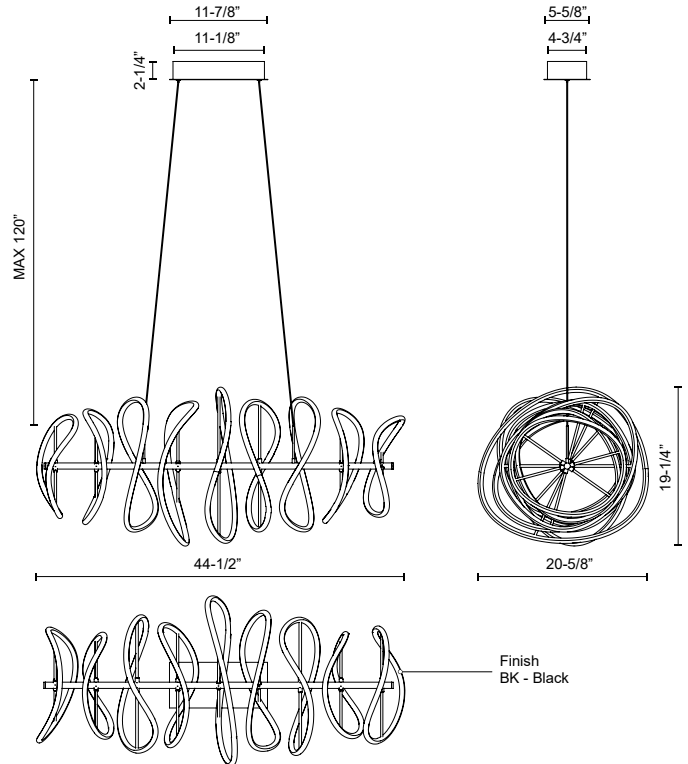

COLLIDE
CH96442
CHANDELIERS

PROJECT

CH96442-BK
Black

SPECIFICATION DETAILS

Fixture Dimensions	L44-1/2" x W20-5/8" x H19-1/4"
Light Source	LED with DC Driver
Wattage	100W
Total Lumens	8550lm
Delivered Lumens	4850lm*
Voltage	120V
Color Temperature	3000K
CRI (Ra)	90CRI
Optional Color Temps	2700K - 5000K Available, Minimum Order Quantities Apply
LED Rated Life	50,000 hours
Dimming	100% - 10%, TRIAC or ELV Dimmer (Not Included)
Diffuser Details	White Silicone
Adjustable	Yes
Wire Length	120" Max
Wire Type	Black
Minimum Hang Height	24"
Sloped Ceiling Adaptable	Yes
Location	Dry
Illumination Direction	Up/Down
Canopy Dimensions	L11-7/8" x W5-5/8" x H2-1/4"

* For custom options, consult factory for details.

* For warranty information, please visit www.kuzcolighting.com/warranty

DESCRIPTION

Straight out of an artist's sketchbook comes the Collide Collection. A dramatic family of lights that are pieces of sculptural beauty to illuminate your home in all the best ways. Curved LED strips with frosted silicone diffusers are beautifully formed, colliding with dark, powder-coated black aluminum in this striking statement piece that demands showing off.