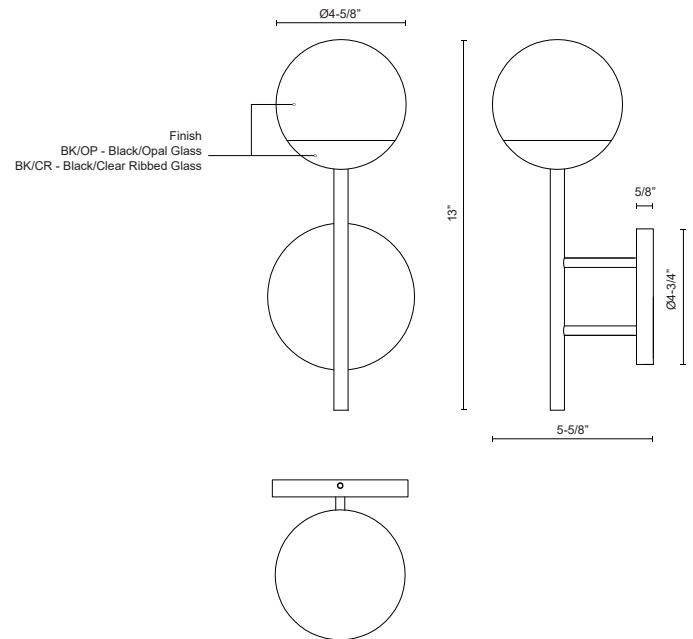

CLAREMONT EW78513

WALL

PROJECT

EW78513-BK/OP
Black/Opal Matte
Glass

EW78513-BK/CR
Black/Clear Ribbed
Glass

DESCRIPTION

Indulge in the timeless allure of Claremont as it reimagines the classic post lamp with a modern twist. A delicate dance of sleek metal accents embraces either Matte Opal Glass or Clear Ribbed Glass globes, conjuring a captivating ambiance that effortlessly transcends indoor and outdoor spaces alike. Finished in our signature Matte Black metal finish, Claremont invites you to bask in the glow of its transformative design.

Fixture Dimensions	W4-5/8" x H13" x E5-5/8"
Height from center	9"
Light Source	AC LED Module
Wattage	6W
Total Lumens	425lm
Delivered Lumens	BK/CR-180lm*; BK/OP-150lm*;
Voltage	120V
Color Temperature	3000K
CRI (Ra)	90CRI
Optional Color Temps	2700K - 5000K Available, Minimum Order Quantities Apply
LED Rated Life	50,000 hours
Dimming	100% - 10%, ELV Dimmer (Not Included)
Diffuser Details	Frosted PC
Glass Details	Clear Ribbed Glass; Opal Glass;
Location	Wet
Illumination Direction	Omni-directional
Mounting Style	Wall Mount, Up or Down
Canopy Dimensions	D4-3/4" x E5/8"
Material	Aluminum + Glass
Paint Finish	BK02