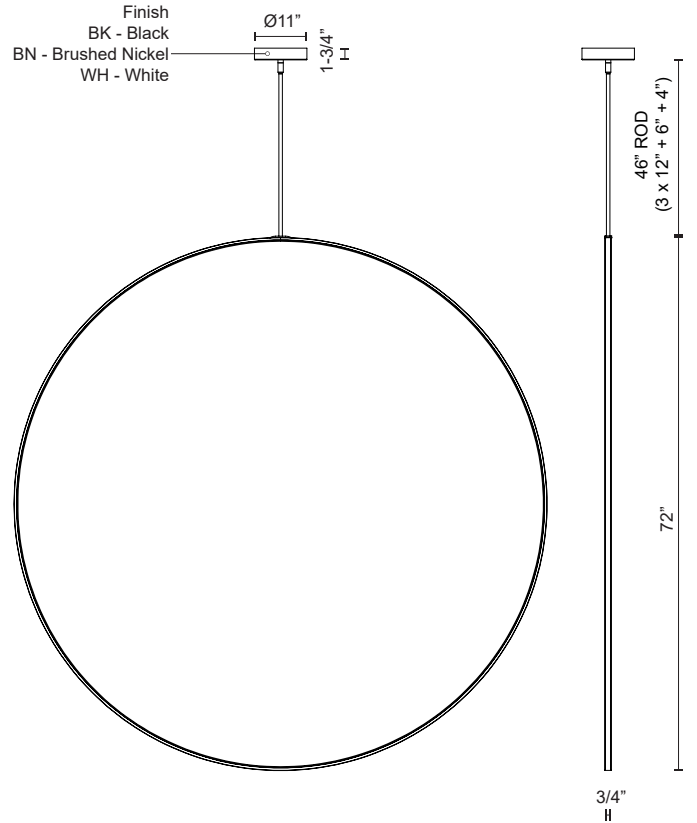

CIRQUE PD82572

PENDANTS

PROJECT

SPECIFICATION DETAILS

Fixture Dimensions	L72" x W3/4" x H72"
Light Source	LED with DC Driver
Wattage	94W
Total Lumens	7900lm
Delivered Lumens	BK-4185lm; BN-4420lm; WH-5115lm;
Voltage	120V
Color Temperature	3000K
CRI (Ra)	90CRI
Optional Color Temps	2700K - 5000K Available, Minimum Order Quantities Apply
LED Rated Life	50,000 hours
Dimming	100% - 10%, TRIAC or ELV Dimmer (Not Included)
Diffuser Details	Frosted Silicone Diffuser
Adjustable	Yes
Rod Length	46" Max (3x12" + 1x6" + 1x4")
Minimum Hang Height	80"
Sloped Ceiling Adaptable	Yes, Up to 45 Degrees
Location	Dry
Canopy Dimensions	D11" x H1-3/4"
Paint Finish	BK02; BN01; WH02;

* For custom options, consult factory for details.

* For warranty information, please visit www.kuzcolighting.com/warranty

DESCRIPTION

Aluminum ring with circular ceiling mount. Circular profile. Flexible silicon-rubber diffuser. Metallic & matte powder-coated finishes. Up and down light.

KUZCO

CANADA: 19054 28TH AVENUE - SURREY, BC V3Z 6M3

USA: 3035 E. LONE MOUNTAIN ROAD - LAS VEGAS, NV 89081

WWW.KUZCOLIGHTING.COM

© 2019 KUZCO LIGHTING. ALL RIGHTS RESERVED.

COMMENT