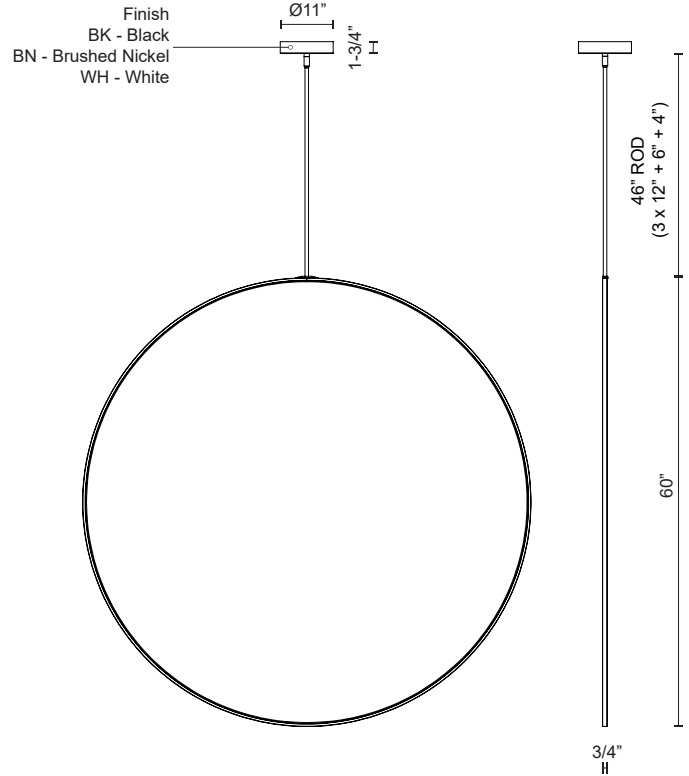

CIRQUE PD82560

PENDANTS

PROJECT

PD82560-BN
Brushed Nickel

PD82560-BK
Black

PD82560-WH
White

SPECIFICATION DETAILS

Fixture Dimensions	L60" x W3/4" x H60"
Light Source	LED with DC Driver
Wattage	70W
Total Lumens	6115lm
Delivered Lumens	BK-3240lm; BN-3425lm; WH-3960lm;
Voltage	120V
Color Temperature	3000K
CRI (Ra)	90CRI
Optional Color Temps	2700K - 5000K Available, Minimum Order Quantities Apply
LED Rated Life	50,000 hours
Dimming	100% - 10%, TRIAC or ELV Dimmer (Not Included)
Diffuser Details	Frosted Silicone Diffuser
Adjustable	Yes
Rod Length	46" Max (3x12" + 1x6" + 1x4")
Minimum Hang Height	68"
Sloped Ceiling Adaptable	Yes, Up to 45 Degrees
Location	Dry
Canopy Dimensions	D11" x H1-3/4"
Paint Finish	BK02; BN01; WH02;

* For custom options, consult factory for details.

* For warranty information, please visit www.kuzcolighting.com/warranty

DESCRIPTION

Aluminum ring with circular ceiling mount. Circular profile. Flexible silicon-rubber diffuser. Metallic & matte powder-coated finishes. Up and down light.